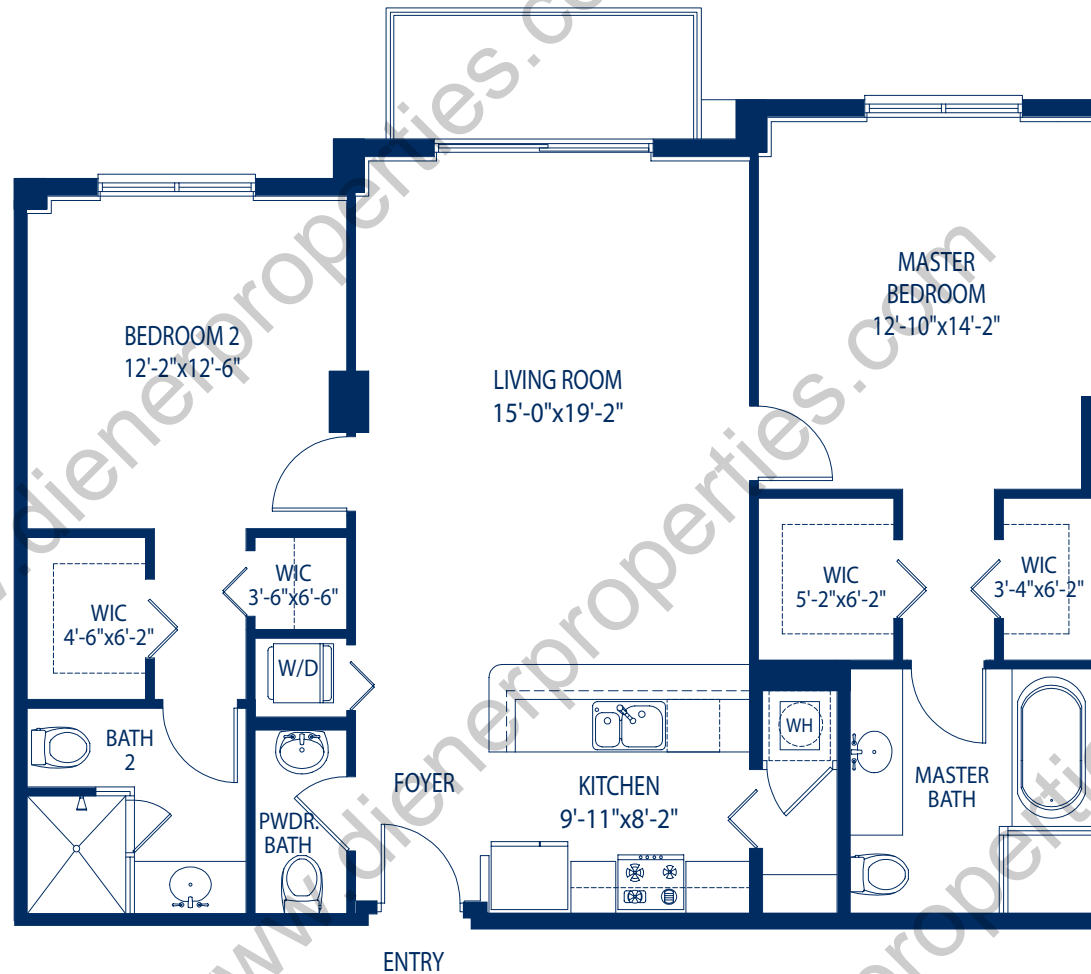

Residence	1,236 sq.ft.
Balcony	90 sq.ft.

TOTAL 1,326 sq.ft.

B-2

* CLOSE WINDOW
 TO RETURN TO WEBSITE

All dimensions are approximate & all floorplans & development plans are subject to change. Unit size and location varies by floor.