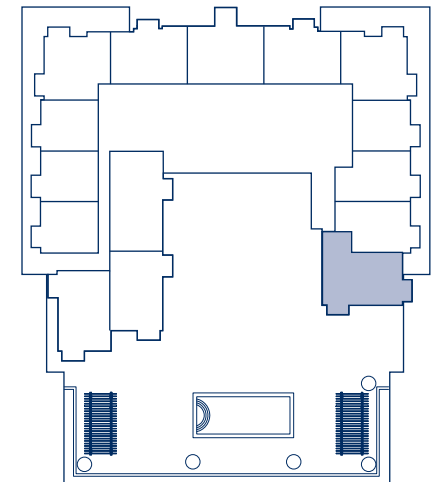

2 BED, 1 DEN, 2 BATH

Residence 1,391 sq.ft.  
 Balcony 180 sq.ft.

TOTAL 1,571 sq.ft.

B-7

\* CLOSE WINDOW  
 TO RETURN TO WEBSITE

All dimensions are approximate & all floorplans & development plans are subject to change. Unit size and location varies by floor.