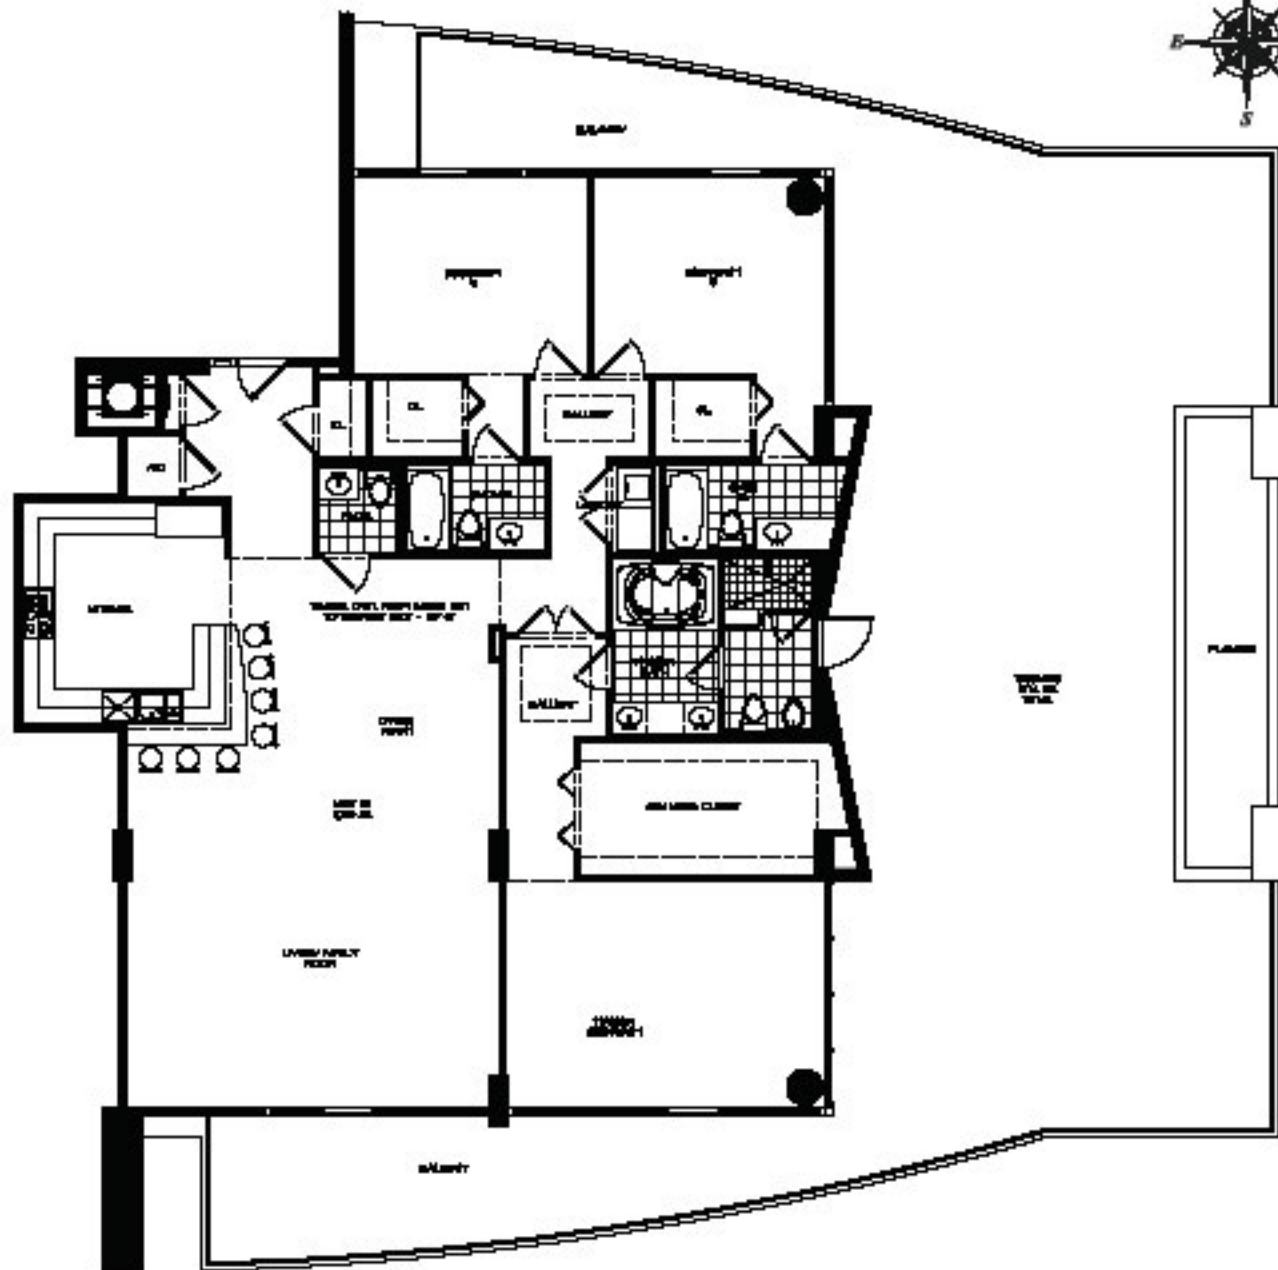

RESIDENCES AT RIVERWALK

M I A M I

M I A M I

"An Incomparable Value"

A MODEL "01 LINE"

AC Square Feet	= 2,394
Balconies Square Feet	= 1,874
Roof Terraces	= 0
Total Square Feet	= 4,628