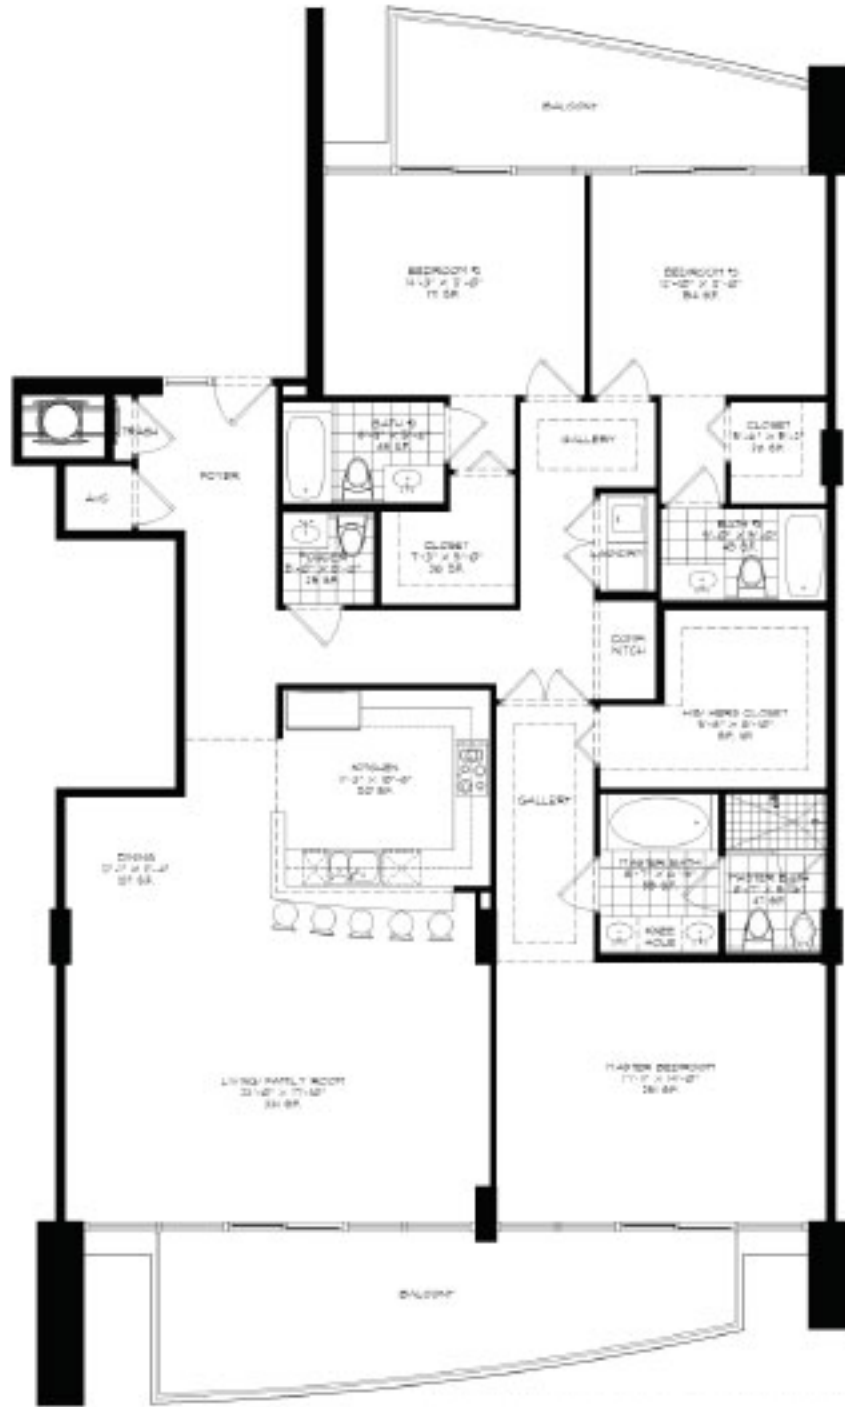

RESIDENCES AT RIVERWALK

M I A M I

M I A M I

"An Incomparable Value"

C MODEL "03 LINE"

| | |
|-----------------------|---------|
| AC Square Feet | = 2,157 |
| Balconies Square Feet | = 391 |
| Roof Terraces | = 0 |
| Total Square Feet | = 2,548 |