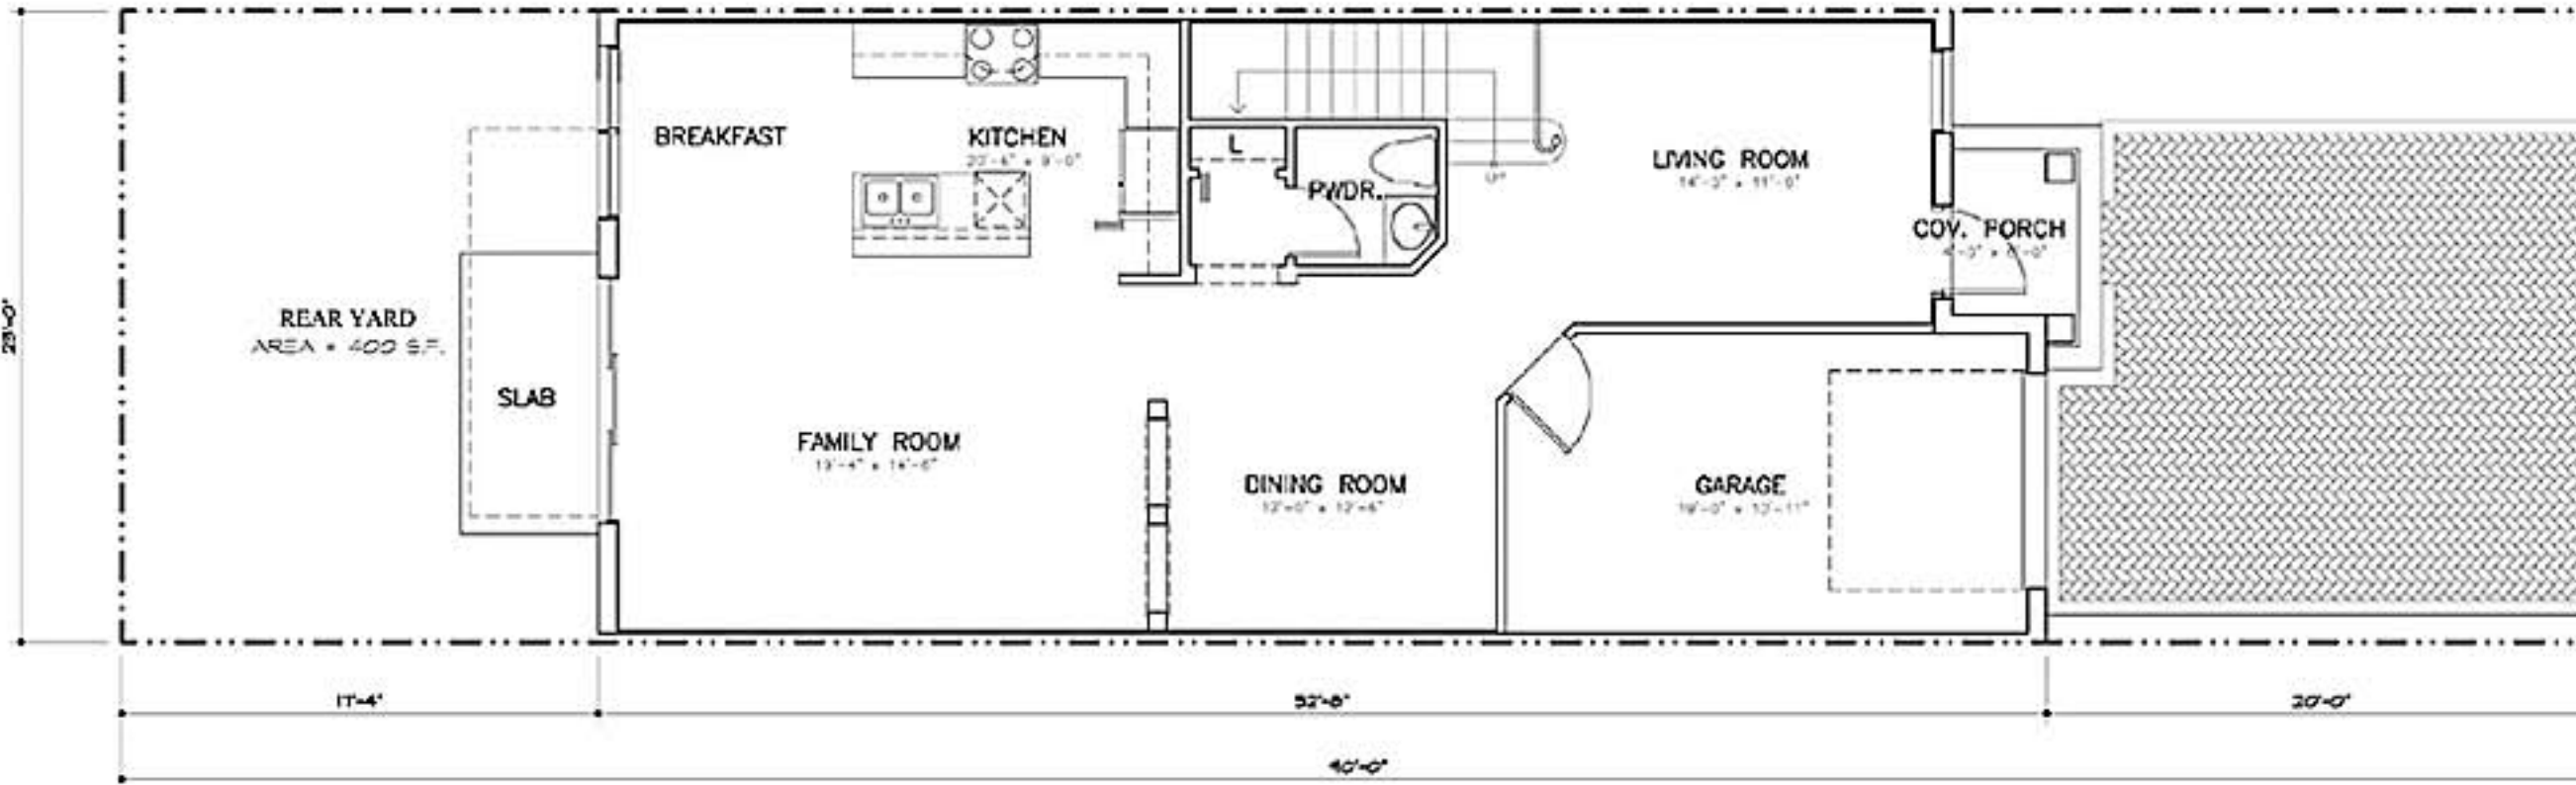

DORAL CAY - UNIT A
3 Bedrooms - 2.5 Baths - Loft

	sf	m ²
1 st Floor A/C	981	91.13
2 nd Floor A/C	1,208	112.22
Total A/C	2,189	203.36
Covered Porch	27	2.51
Garage	227	21.09
Balcony 1	65	6.04
Balcony 2	23	2.14
Total	2,531	235.13

1st Floor

2nd Floor

C A B D C