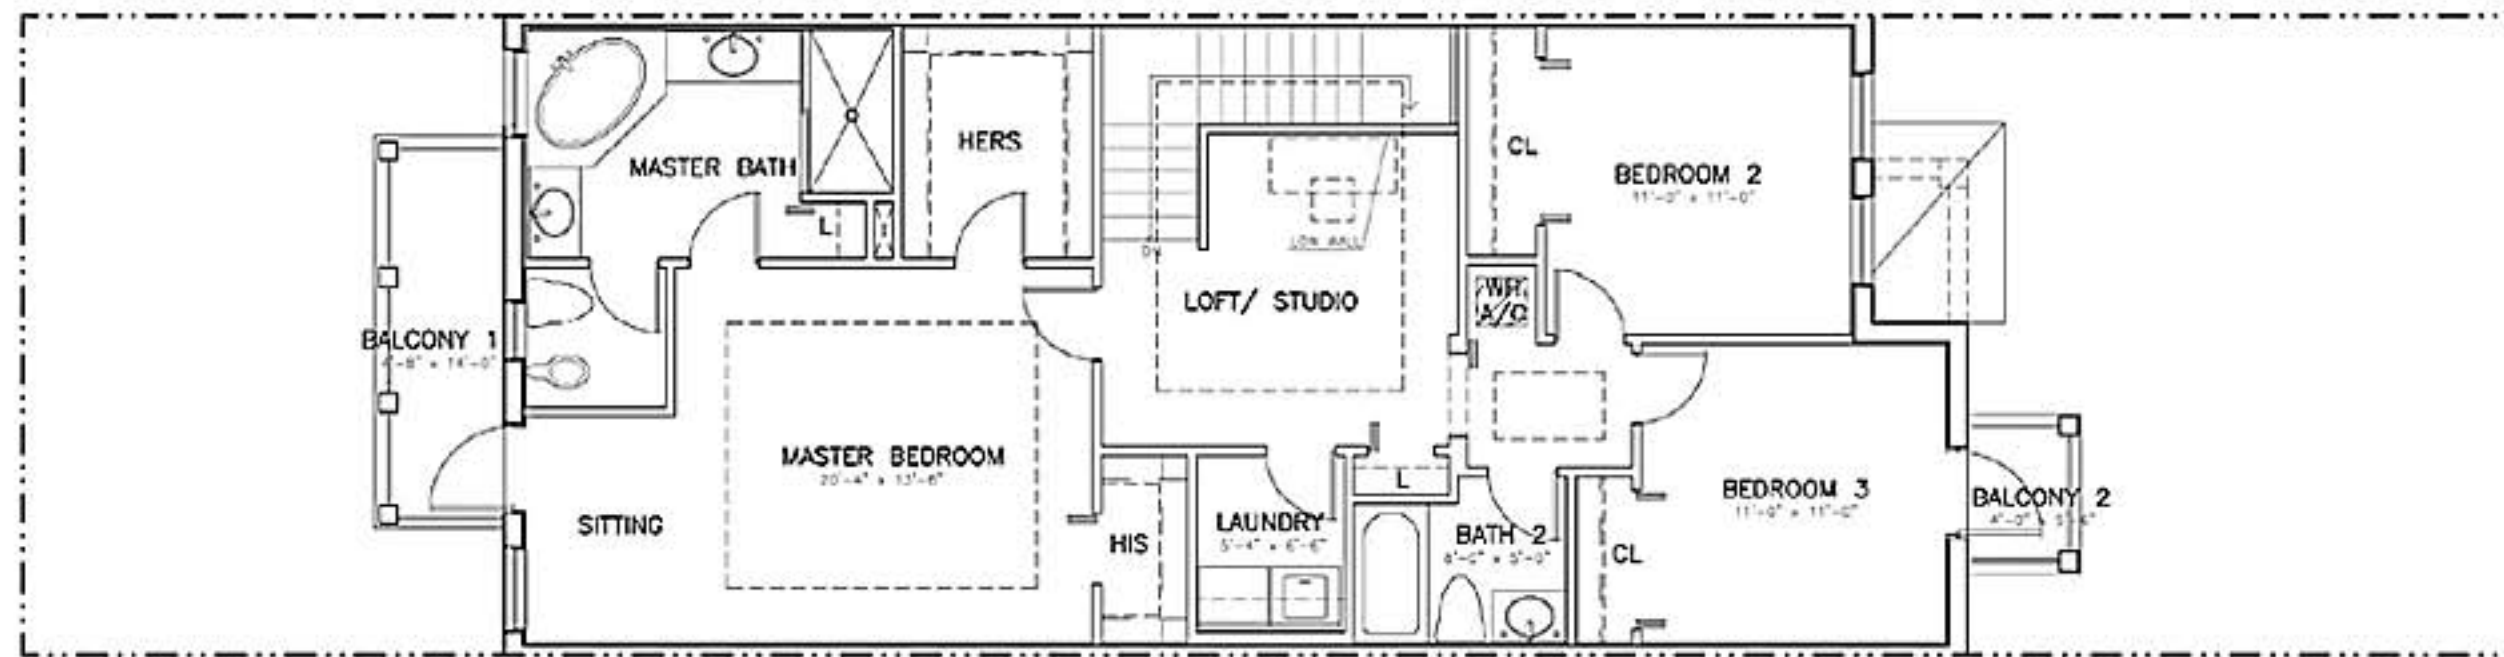

DORAL CAY - UNIT A
3 Bedrooms - 2.5 Baths - Loft

	sf	m ²
1 st Floor A/C	981	91.13
2 nd Floor A/C	1,208	112.22
Total A/C	2,189	203.36
Covered Porch	27	2.51
Garage	227	21.09
Balcony 1	65	6.04
Balcony 2	23	2.14
Total	2,531	235.13

1st Floor

2nd Floor

C A B D C