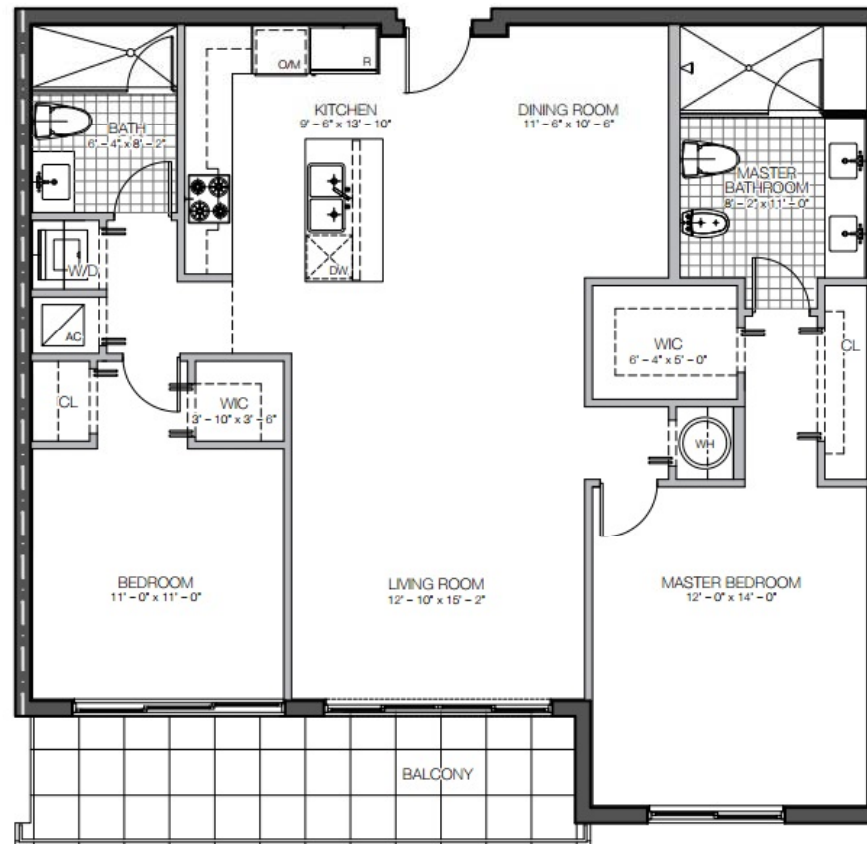

FLOORPLAN B

Residence

B

2 BDRM
2 BATH

Interior Area
1,204 SF / 111.9 M²
Balcony / Terrace Area
138 SF / 12.8 M²
TOTAL AREA
1,342 SF / 124.7 M²

MIDTOWN DORAL