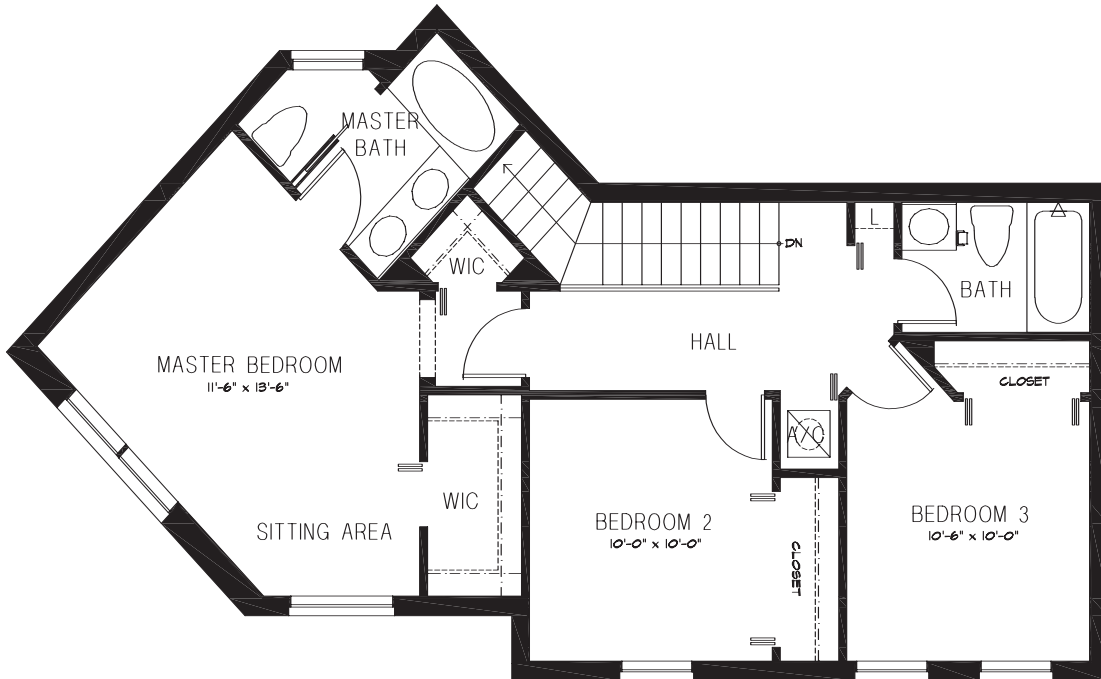

## THE TRIESTE

3 bedrooms, 2.5 baths, family room, living room, dining room, covered terrace, 1,500 a/c sq.ft.

SECOND FLOOR

FIRST FLOOR