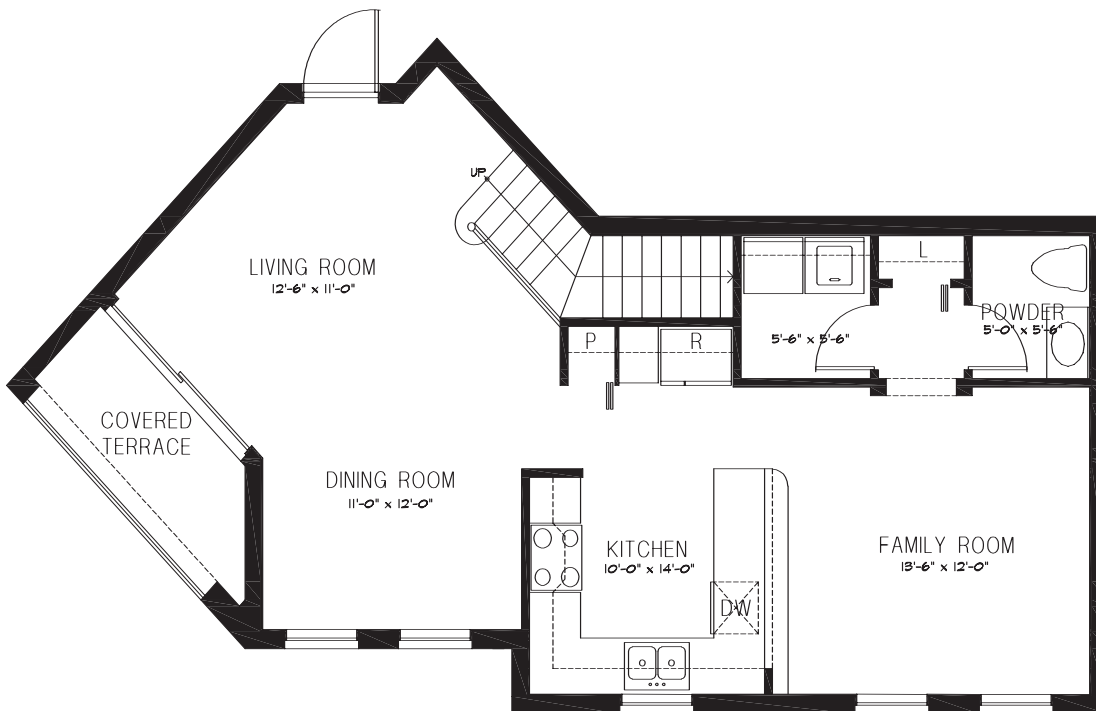

## THE TRIESTE

3 bedrooms, 2.5 baths, family room, living room, dining room, covered terrace, 1,500 a/c sq.ft.

SECOND FLOOR

FIRST FLOOR