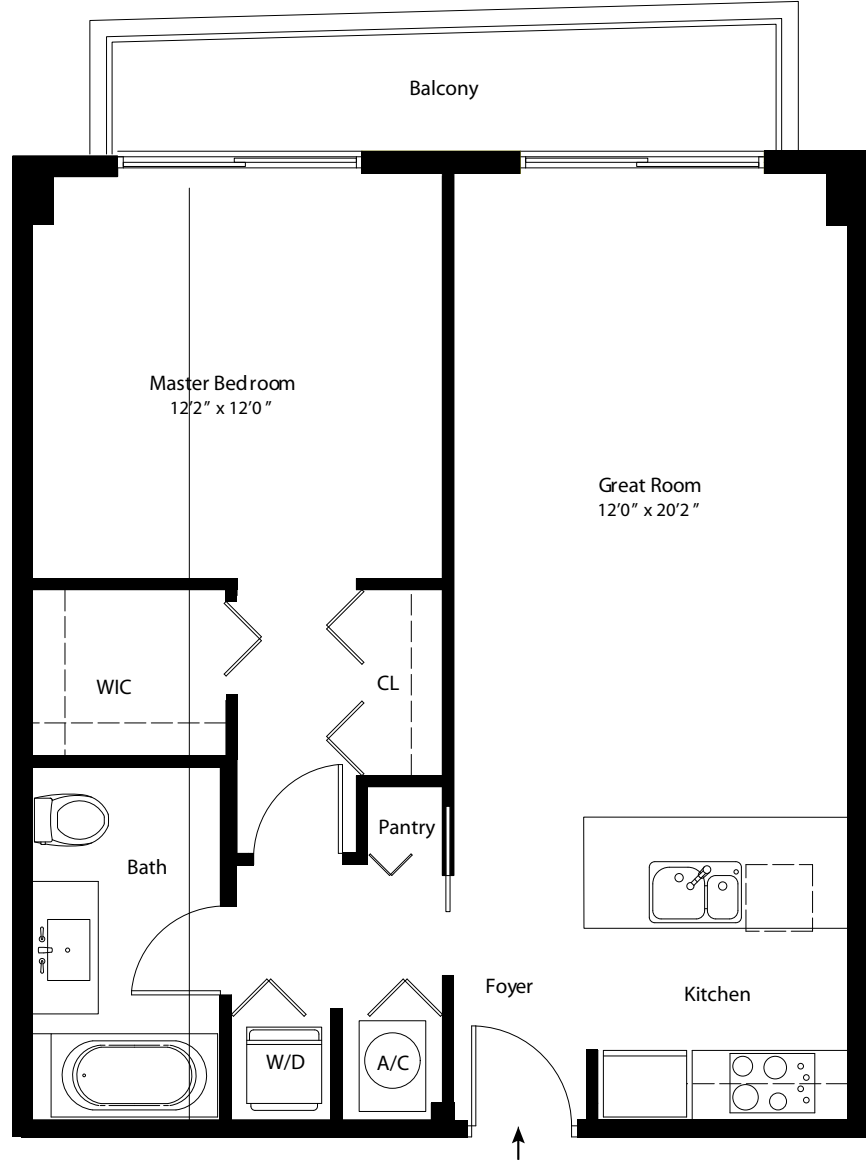

1 Bedroom / 1 Bath

UNIT 03	AC: 740 Sq Ft
UNIT 04	AC: 769 Sq Ft
UNIT 08	AC: 746 Sq Ft
UNIT 11	AC: 749 Sq Ft

Stated dimensions are measured to the exterior boundaries of the exterior wall and the centerline of the interior demising walls and in fact vary from the dimensions that would be determined by using the description and definition of the "Unit" set forth in the Declaration (which generally only includes the interior airspace between the perimeter walls and excludes interior structural components). All dimensions are approximate and subject to change in accordance with the agreement of sale.