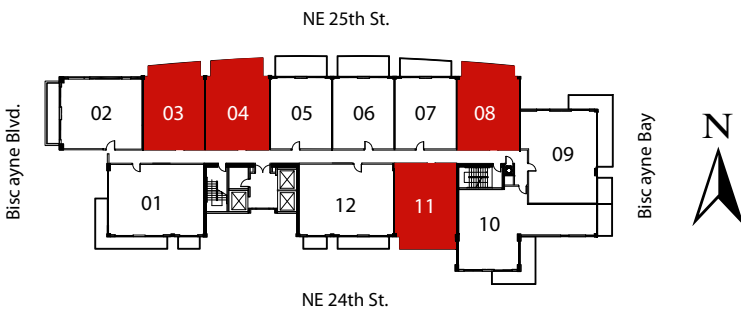

1 Bedroom / 1 Bath

UNIT 03	AC: 740 Sq Ft
UNIT 04	AC: 769 Sq Ft
UNIT 08	AC: 746 Sq Ft
UNIT 11	AC: 749 Sq Ft

Stated dimensions are measured to the exterior boundaries of the exterior wall and the centerline of the interior demising walls and in fact vary from the dimensions that would be determined by using the description and definition of the "Unit" set forth in the Declaration (which generally only includes the interior airspace between the perimeter walls and excludes interior structural components). All dimensions are approximate and subject to change in accordance with the agreement of sale.