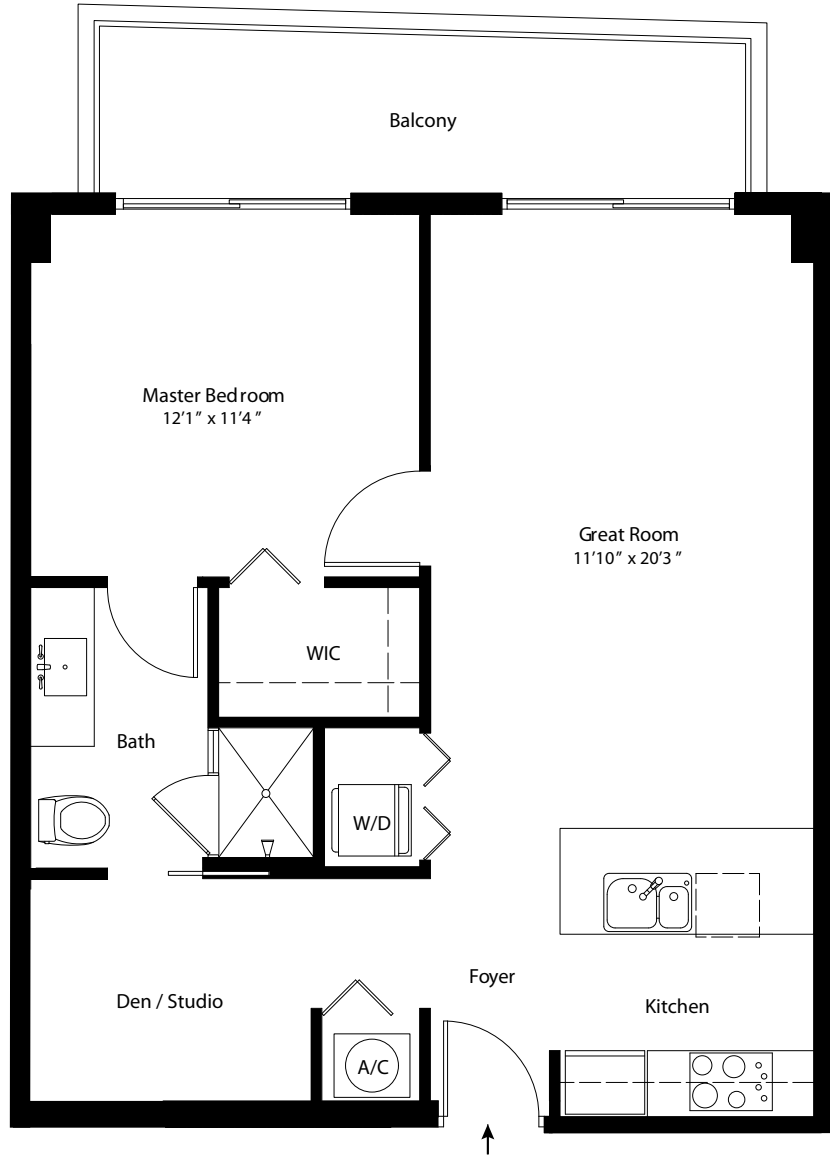

1 Bedroom / 1 Bath / Den

UNIT 05	AC:	740 Sq Ft
UNIT 06	AC:	740 Sq Ft
UNIT 07	AC:	740 Sq Ft

Stated dimensions are measured to the exterior boundaries of the exterior wall and the centerline of the interior demising walls and in fact vary from the dimensions that would be determined by using the description and definition of the "Unit" set forth in the Declaration (which generally only includes the interior airspace between the perimeter walls and excludes interior structural components). All dimensions are approximate and subject to change in accordance with the agreement of sale.