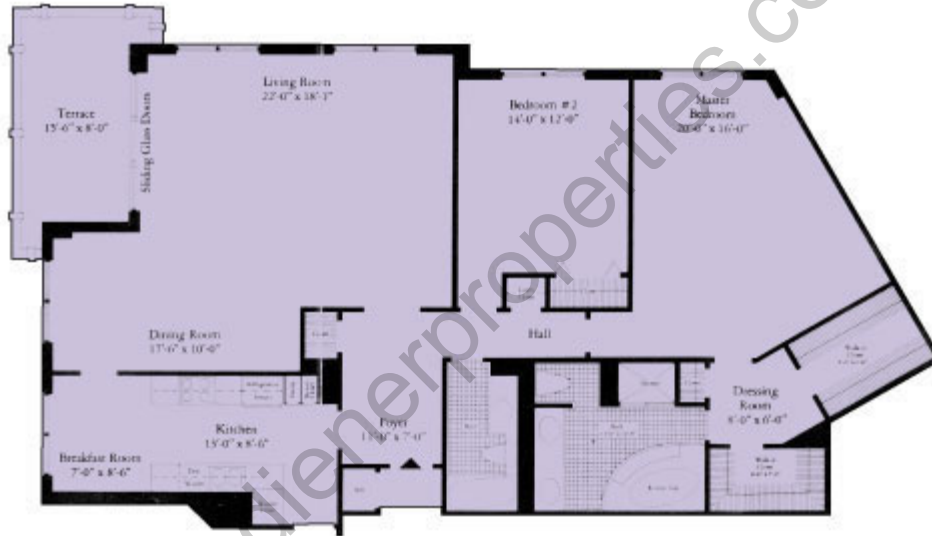

The Estoril

2-bedroom, 2-bath corner residence
 With 1,914 square feet including a
 132 foot terrace.

Phase I

- Tower A - 01, 02, 07, 08
- Tower B - 01, 02, 07, 08
- Tower C - 01, 02, 06, 07

Phase II

- Tower D - 01, 02, 07, 08
- Tower E - 01, 02, 07, 08
- Tower F - 01, 06, 07