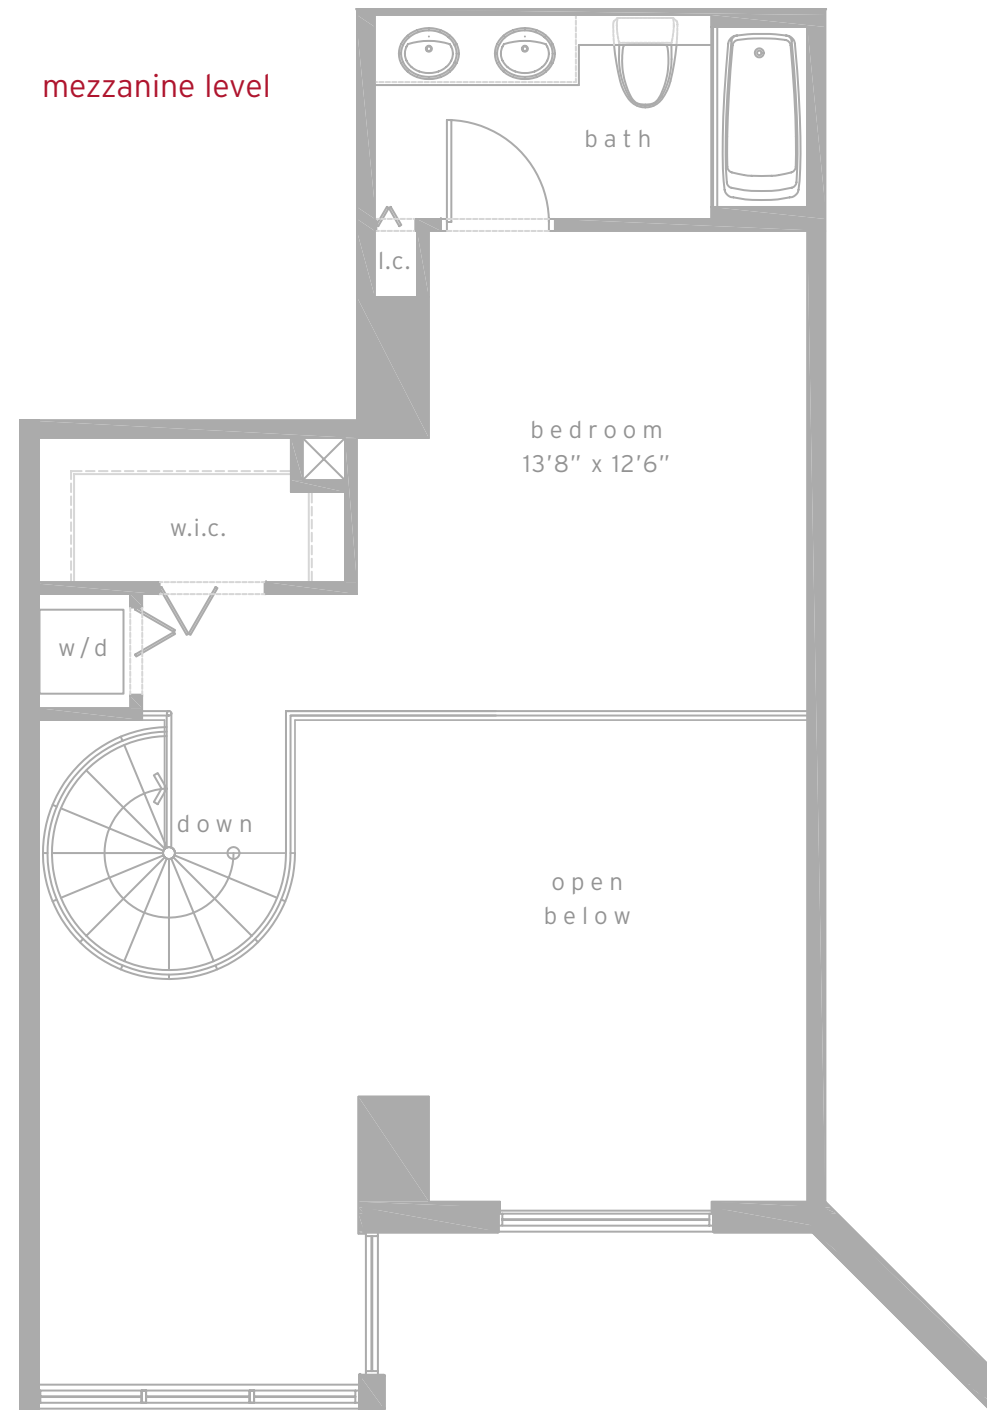

flat level

mezzanine level

loft residences

loft f
1 bed & 2 bath + den

residence	993 sq.ft.	92.3 m ²
terrace	90 sq.ft.	8.4 m ²
total	1083 sq.ft.	100.7 m ²

city view

biscayne bay