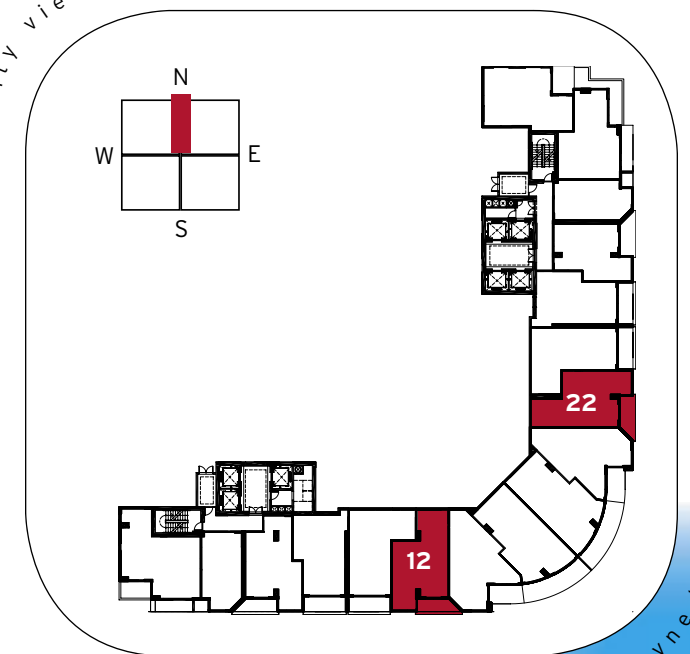

flat level

mezzanine level

loft residences

loft f
1 bed & 2 bath + den

residence	993 sq.ft.	92.3 m ²
terrace	90 sq.ft.	8.4 m ²
total	1083 sq.ft.	100.7 m ²

city view

biscayne bay