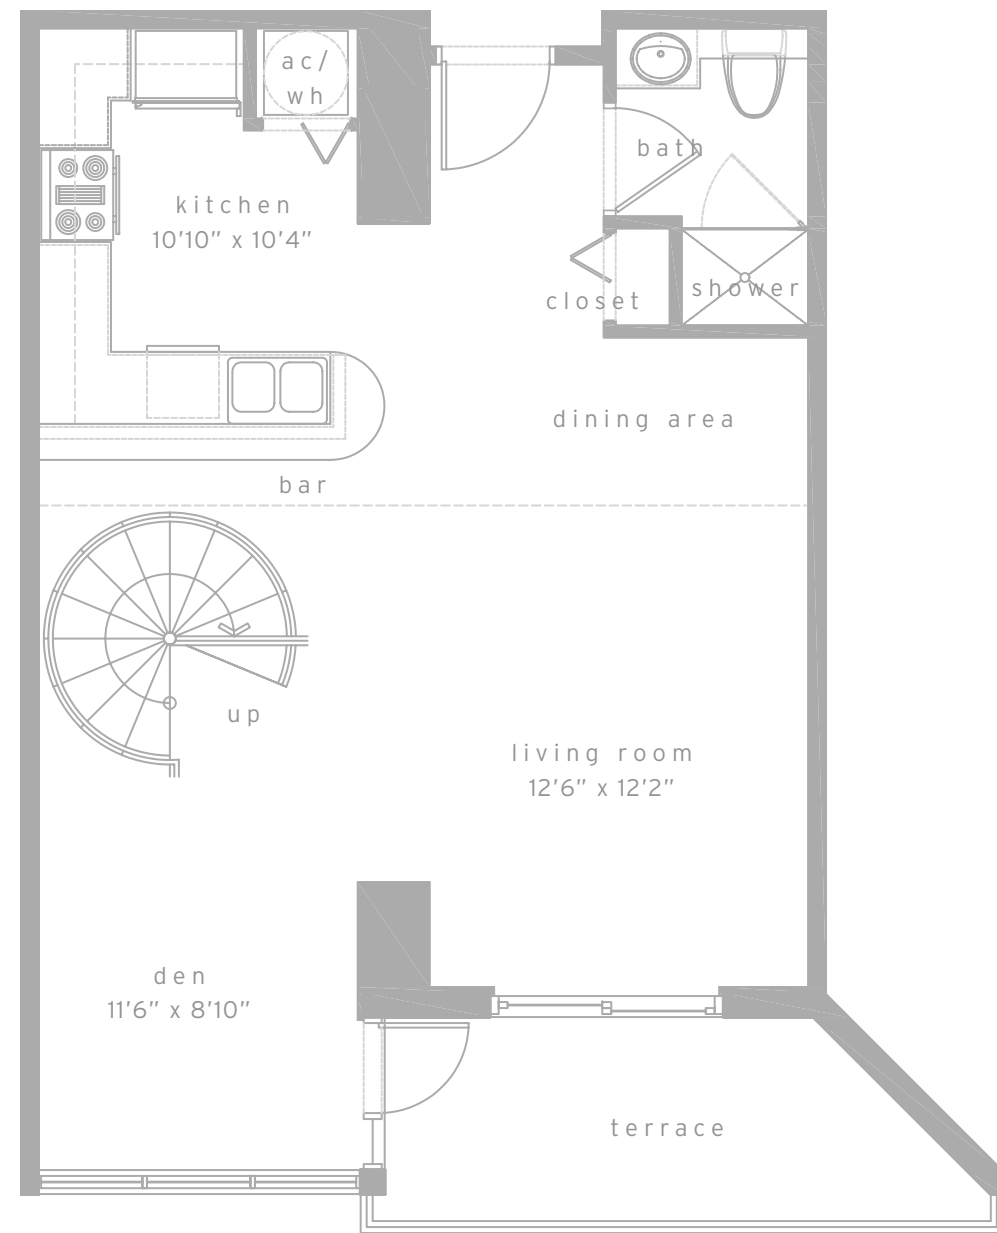

flat level

mezzanine level

loft residences

loft f
1 bed & 2 bath + den

residence	993 sq.ft.	92.3 m ²
terrace	90 sq.ft.	8.4 m ²
total	1083 sq.ft.	100.7 m ²

city view

biscayne bay