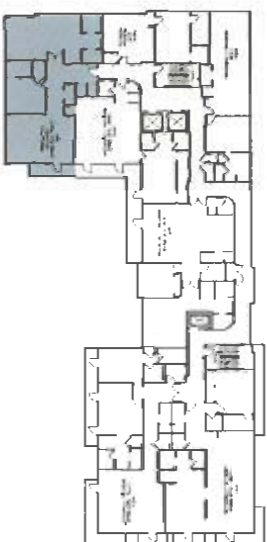

2 BEDROOM / 2.5 BATHS

TOTAL 1,612 sq.ft.

all Features and Specifications subject to change without notice. The developer makes no representation or warranty regarding the actual size and dimensions of the units. The floor plan is for informational purposes only. The actual floor plan may vary from the floor plan shown. The developer makes no representation or warranty regarding the actual size and dimensions of the units. The actual floor plan may vary from the floor plan shown. The developer makes no representation or warranty regarding the actual size and dimensions of the units. The actual floor plan may vary from the floor plan shown.