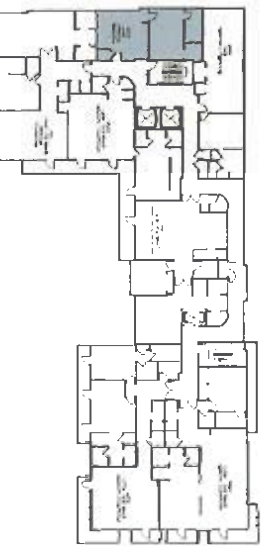

1 BEDROOM / 1 BATH

TOTAL

704 sq. ft.

Excludes and Standard size subject to change without notice. The developer makes no representation or warranty regarding the actual size and dimension of the unit, contents, or any other information shown on this floor plan. The actual dimensions and location of the unit, contents, and any other information shown on this floor plan may vary from the information shown on this floor plan. The actual dimensions and location of the unit, contents, and any other information shown on this floor plan may vary from the information shown on this floor plan. The actual dimensions and location of the unit, contents, and any other information shown on this floor plan may vary from the information shown on this floor plan.