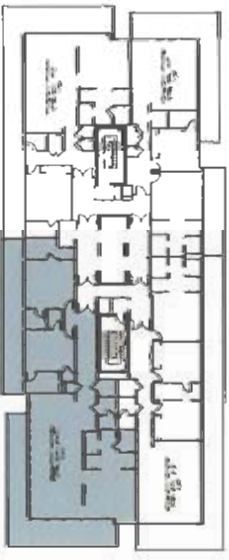

SOUTH TOWER - UNIT A

CARIBBEAN

3 BEDROOM / 3.5 BATH

TOTAL 2,322 sq.ft.

Features and Specifications subject to change without notice. The developer makes no representation or warranty regarding the actual size, dimensions of the unit, contents in this brochure or that may vary from the sales or advertising material to purchase a unit and the purchaser agrees to this unit. The survey of the actual unit and provisions of the declaration of development shall prevail in determining the boundaries and actual dimensions of units.