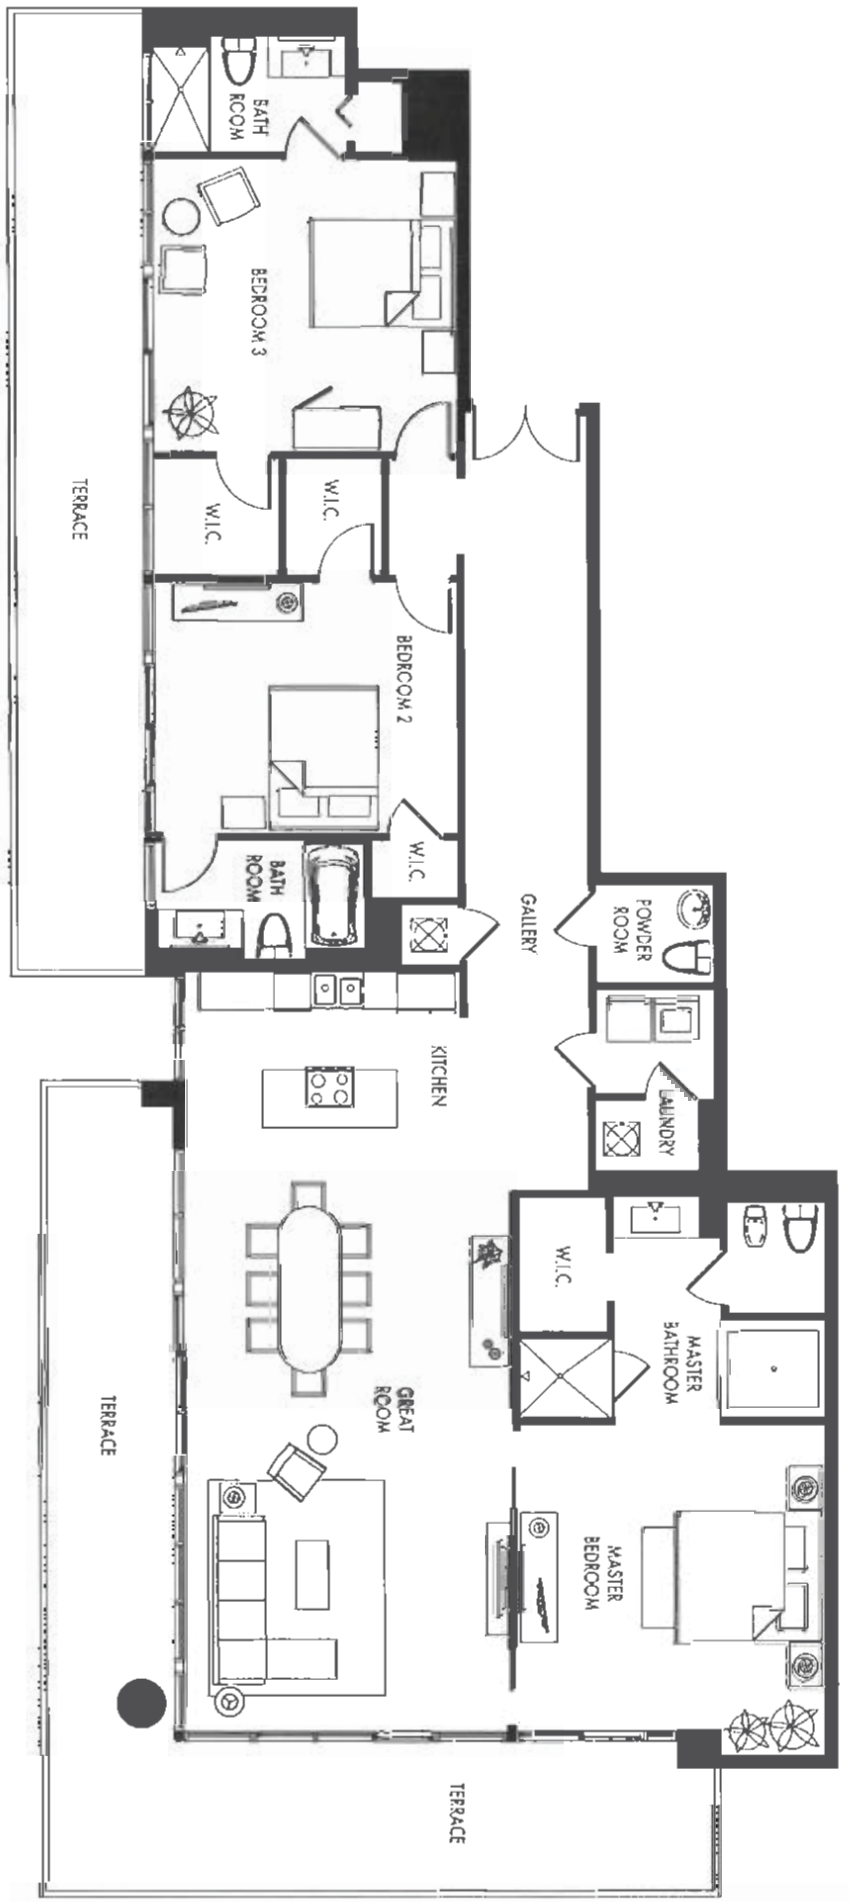

SOUTH TOWER - UNIT A

CARIBBEAN

3 BEDROOM / 3.5 BATH

TOTAL 2,322 sq.ft.

Features and Specifications subject to change without notice. The developer makes no representation or warranty regarding the actual size, dimensions of the unit, contents in this brochure or that may vary from the sales or advertising material to purchase a unit and the purchaser agrees to this unit. The survey of the actual unit and provisions of the declaration of development shall prevail in determining the boundaries and actual dimensions of units.