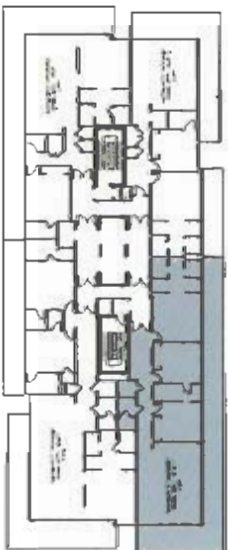

3 BEDROOM / 2.5 BATH

TOTAL 1,837 sq. ft.

See Features and Specifications section for a complete floor plan. The developer makes no representation or warranties regarding the actual size and dimensions of the unit contained in this brochure. For clarity, they may vary from the current marketing material to purchase a unit and the particular floor of the unit. The layout of the actual work and provisions of the description of construction shall not be determined by the drawings and actual dimensions of the unit.