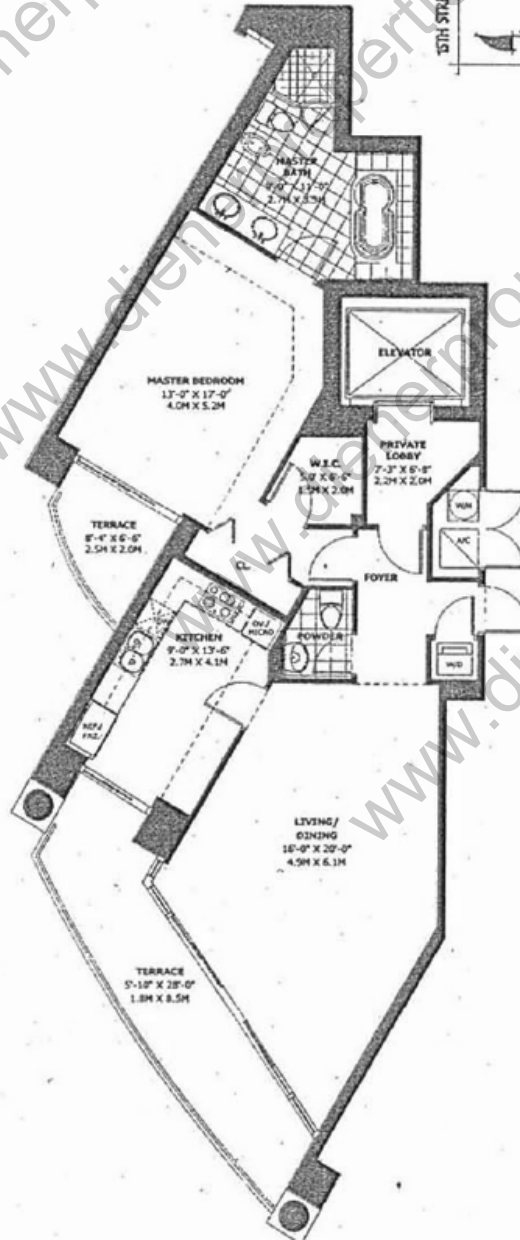

IL Villagio

TOWER SUITE 01

1 BEDROOM	1 ½ BATHS
INTERIOR	1,209 SQ. FT. / 112 SQ. M.
TERRACE	230 SQ. FT. / 21 SQ. M.
TOTAL RESIDENCE	1,439 SQ. FT. / 133 SQ. M.

Note: All dimensions are approximate and all floor and development plans are subject to change without notice.