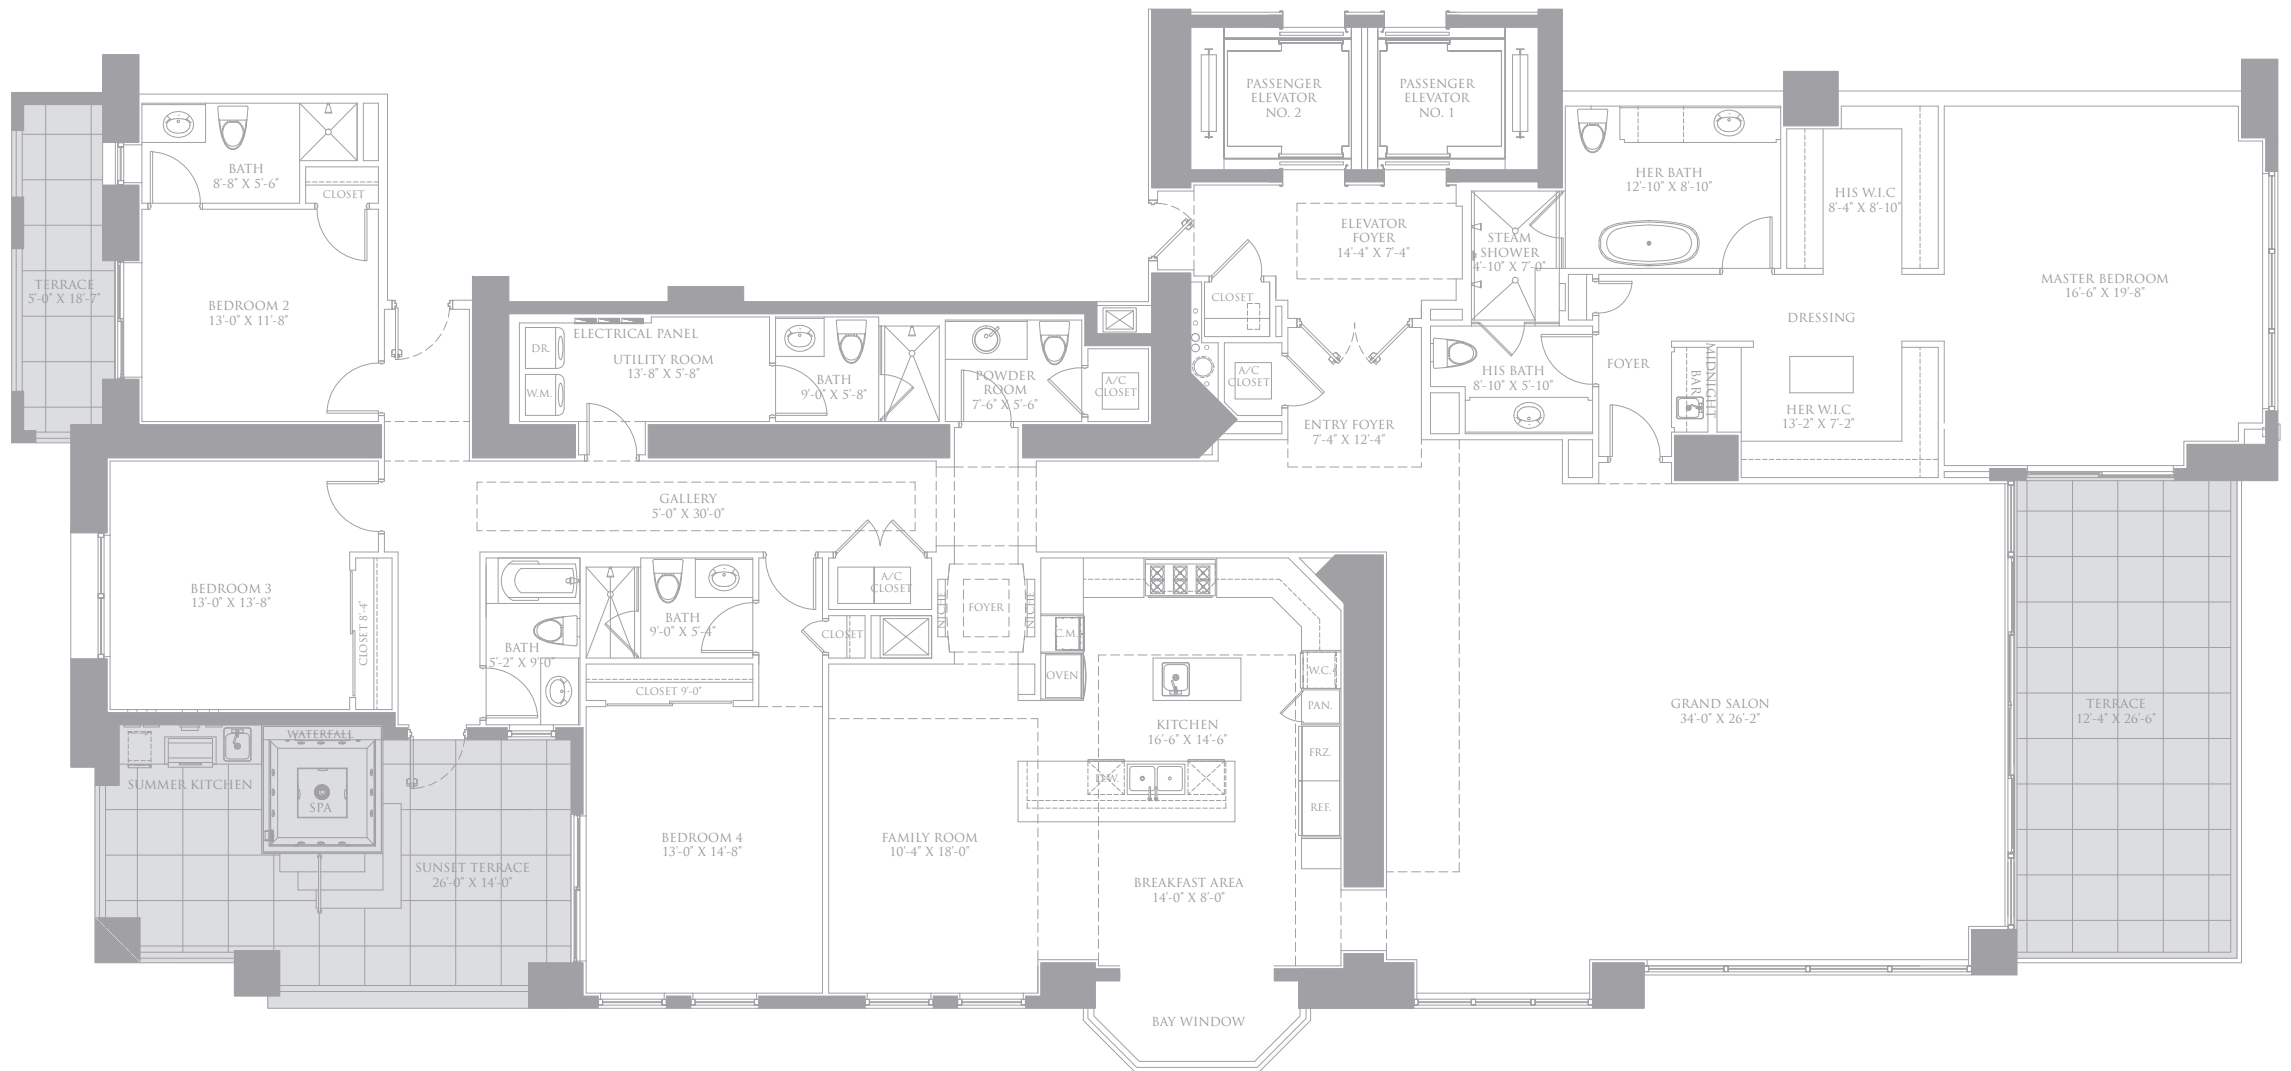

THE MANSIONS AT ACQUALINA

Private Residences

VILLA D' BOTTICELLI

4 BEDROOMS / OPTIONAL 5 BEDROOMS | 6.5 BATHS | GRAND SALON | FAMILY ROOM | EAT-IN KITCHEN | STAFF ROOM | SPA | SUMMER KITCHEN

ENCLOSED AREA: 4,557 SQ. FT. | 423.4 SQ. METERS
 TERRACE AREA: 854 SQ. FT. | 79.3 SQ. METERS
 TOTAL AREA: 5,411 SQ. FT. | 502.7 SQ. METERS

PAINT TO PAINT
 RESIDENCE: 3,984 SQ. FT. | 370.3 SQ. METERS