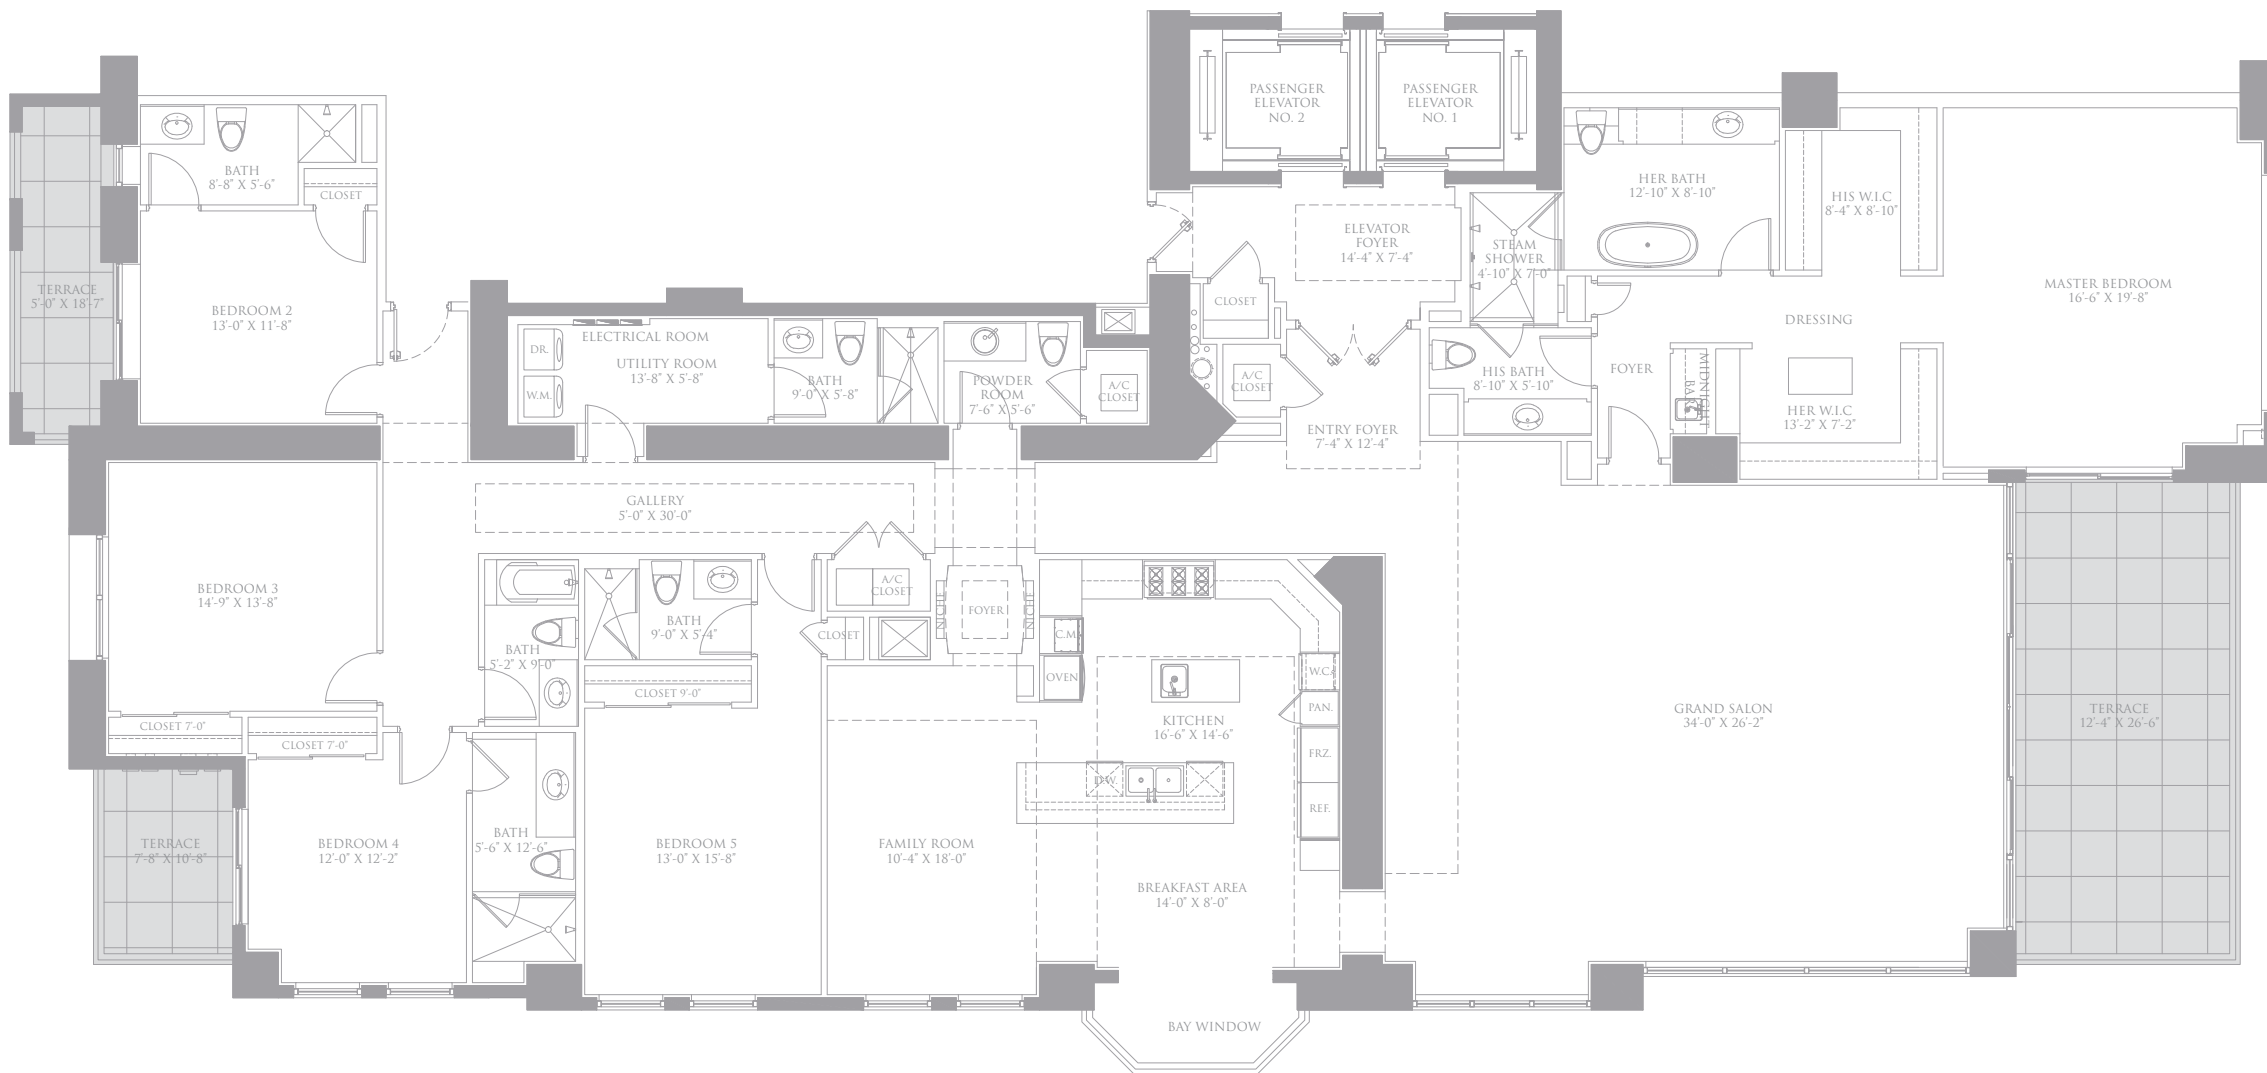

## VILLA DI VECCHIO

5 BEDROOMS | 7.5 BATHS | GRAND SALON | FAMILY ROOM | EAT-IN KITCHEN | STAFF ROOM

ENCLOSED AREA: 4,846 SQ. FT. | 450.2 SQ. METERS  
 TERRACE AREA: 461 SQ. FT. | 42.8 SQ. METERS  
 TOTAL AREA: 5,307 SQ. FT. | 493.0 SQ. METERS

PAINT TO PAINT  
 RESIDENCE: 4,001 SQ. FT. | 371.8 SQ. METERS