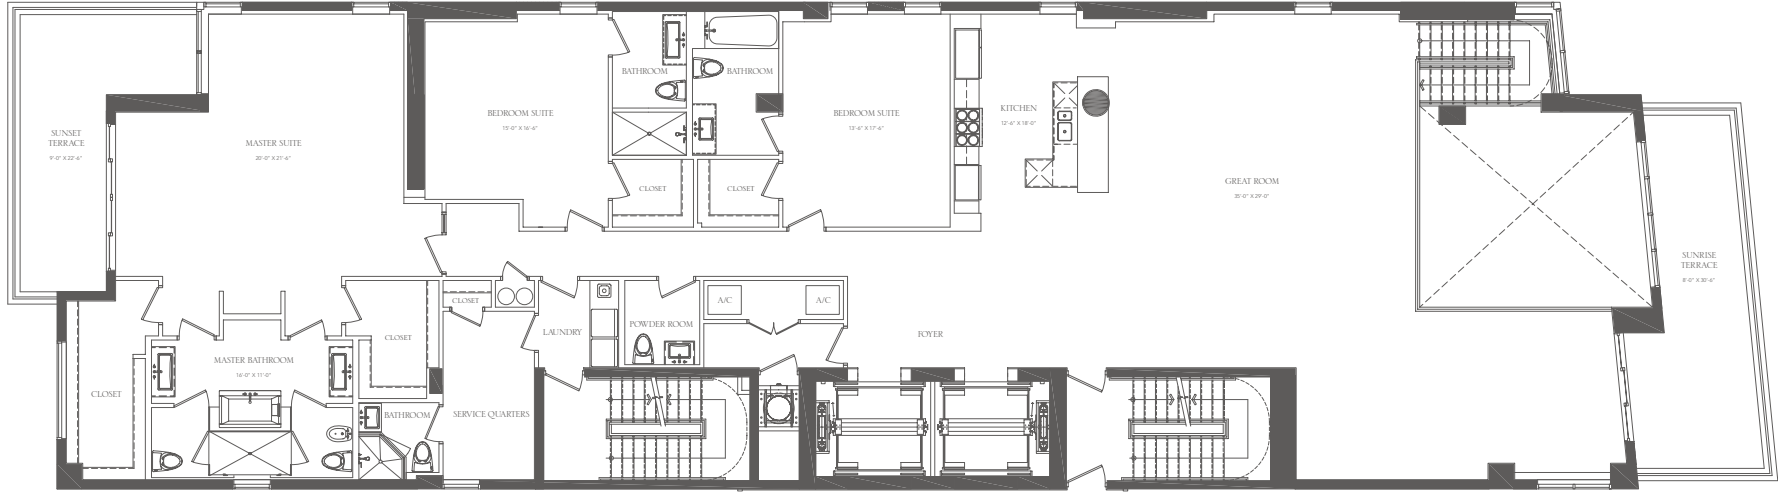

BEACH HOUSE 201

4	BEDROOMS	6 1/2	BATHROOMS PLUS MEDIA ROOM
INTERIOR		6,009 SF / 558 M ²	
BALCONIES		1,188 SF / 110 M ²	
TOTAL		7,197 SF / 668 M ²	

UPPER PLAN

LOWER PLAN

ATLANTIC OCEAN

ATLANTIC OCEAN

KEY PLAN - UNIT LOCATIONS