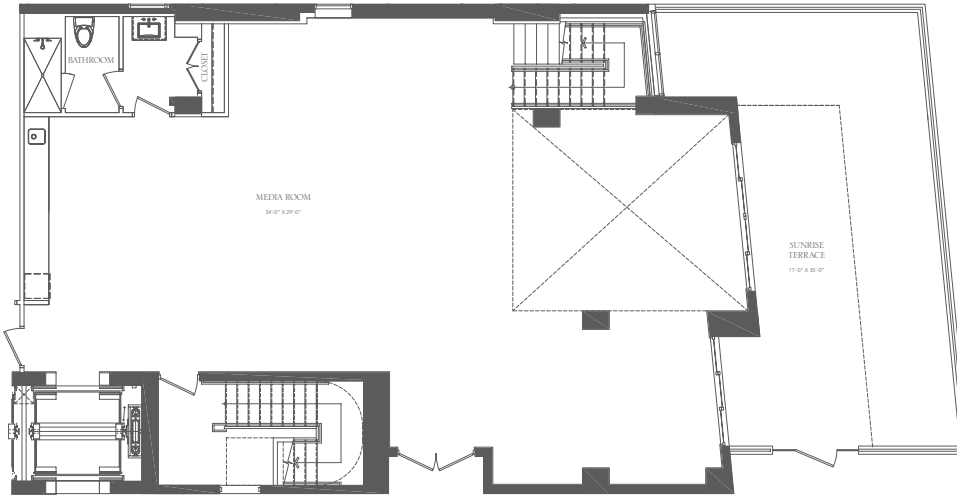

BEACH HOUSE 201

4	BEDROOMS	6 1/2	BATHROOMS PLUS MEDIA ROOM
INTERIOR		6,009 SF / 558 M ²	
BALCONIES		1,188 SF / 110 M ²	
TOTAL		7,197 SF / 668 M ²	

UPPER PLAN

LOWER PLAN

ATLANTIC OCEAN

ATLANTIC OCEAN

KEY PLAN - UNIT LOCATIONS