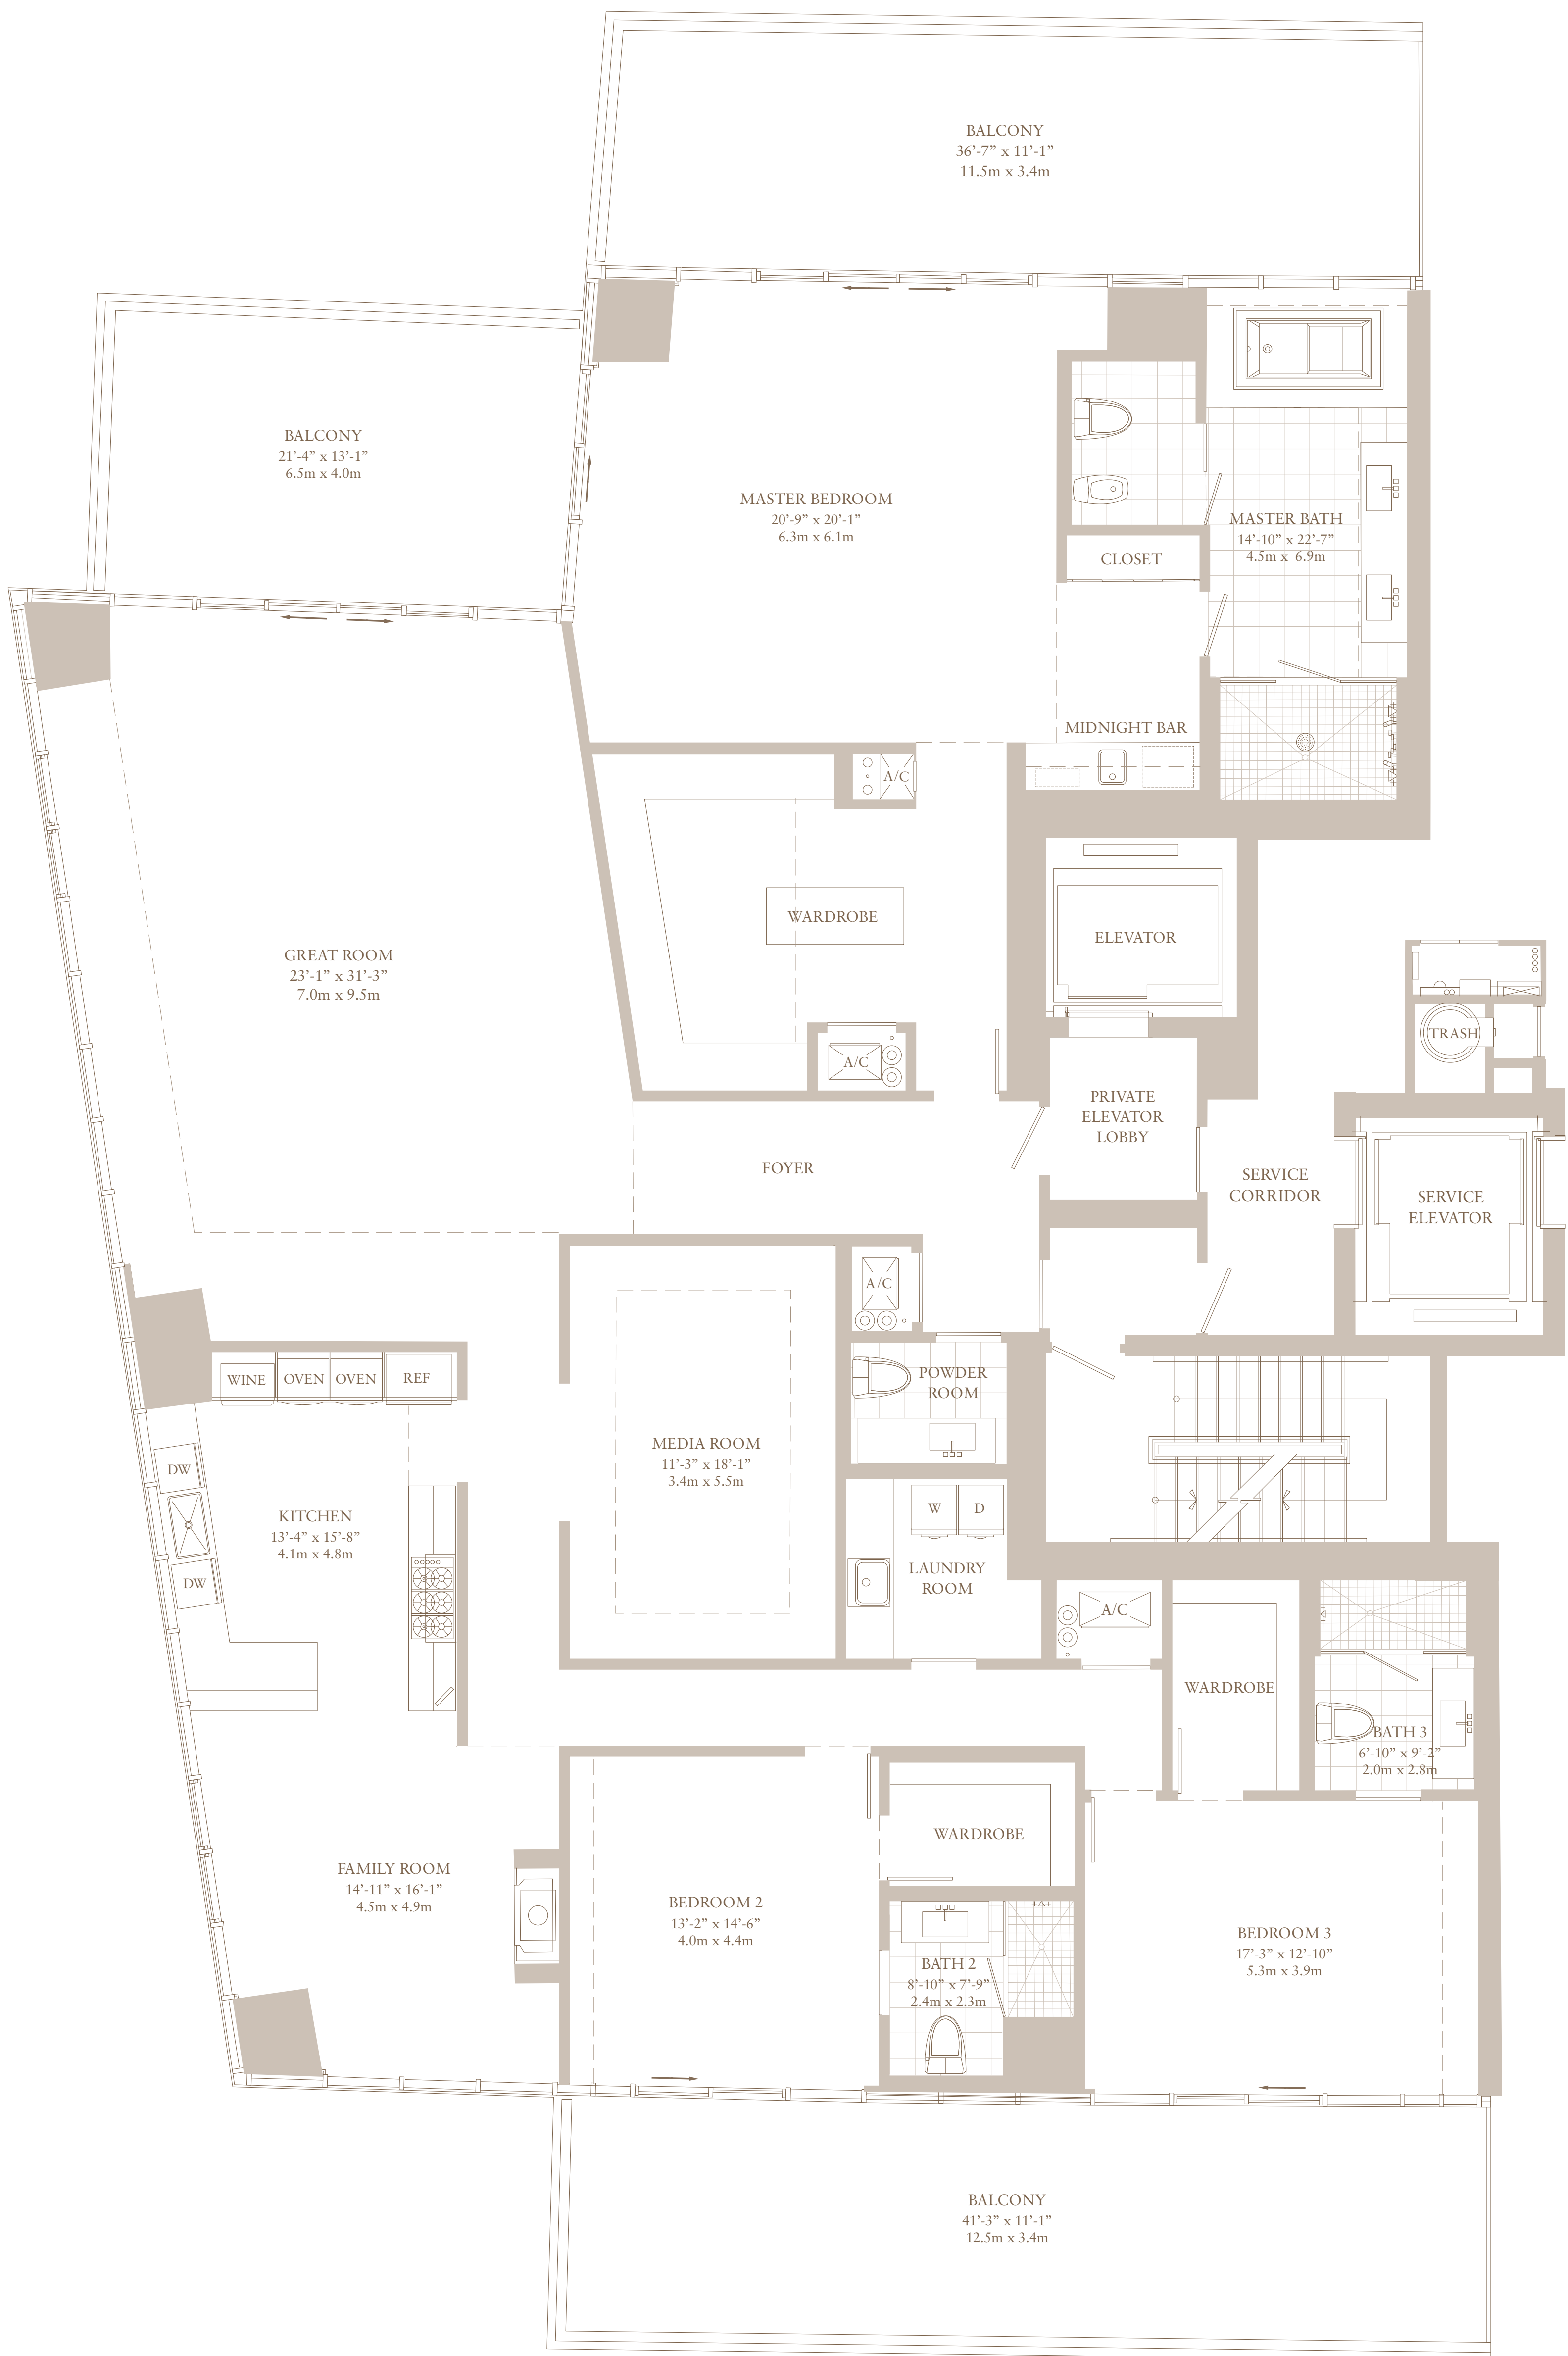

**RESIDENCE A**  
NORTH & SOUTH TOWERS

3 BEDROOM, 3 1/2 BATH, PLUS MEDIA ROOM

	TOTAL SQ FT	TOTAL SQ M
RESIDENCE	3,884	360.8
BALCONY	1,132	105.2
TOTAL	5,016	466
PAINT TO PAINT		
RESIDENCE	3,524	327.4

1/4" = 1'