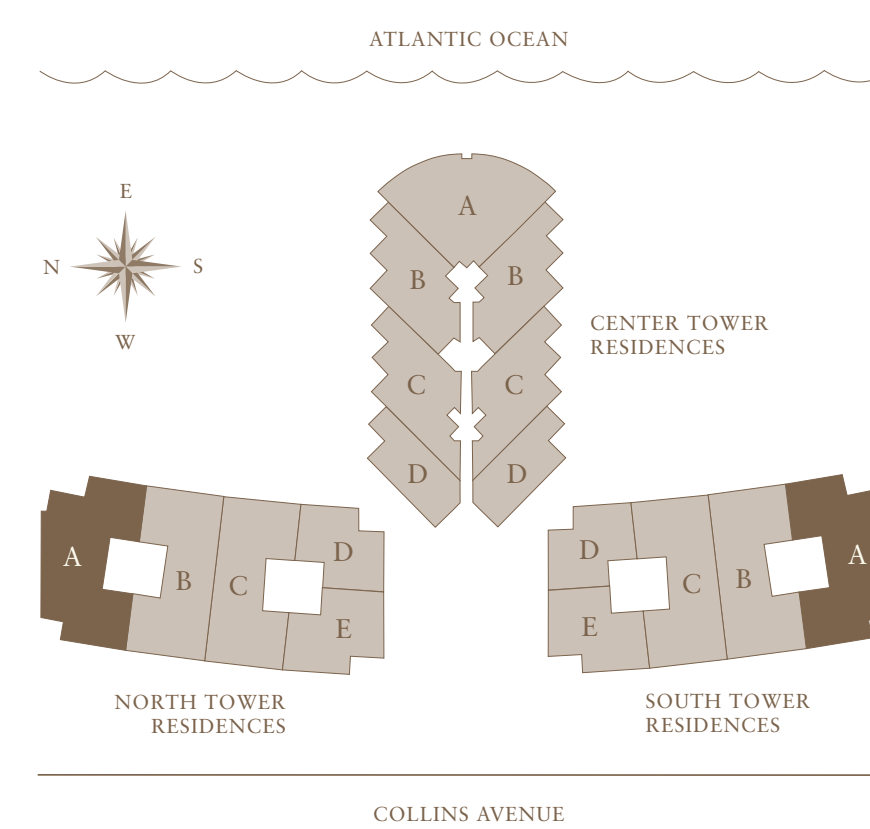

**RESIDENCE A**  
NORTH & SOUTH TOWERS

3 BEDROOM, 3 1/2 BATH, PLUS MEDIA ROOM

	TOTAL SQ FT	TOTAL SQ M
RESIDENCE	3,884	360.8
BALCONY	1,132	105.2
TOTAL	5,016	466
PAINT TO PAINT		
RESIDENCE	3,524	327.4

1/4" = 1'