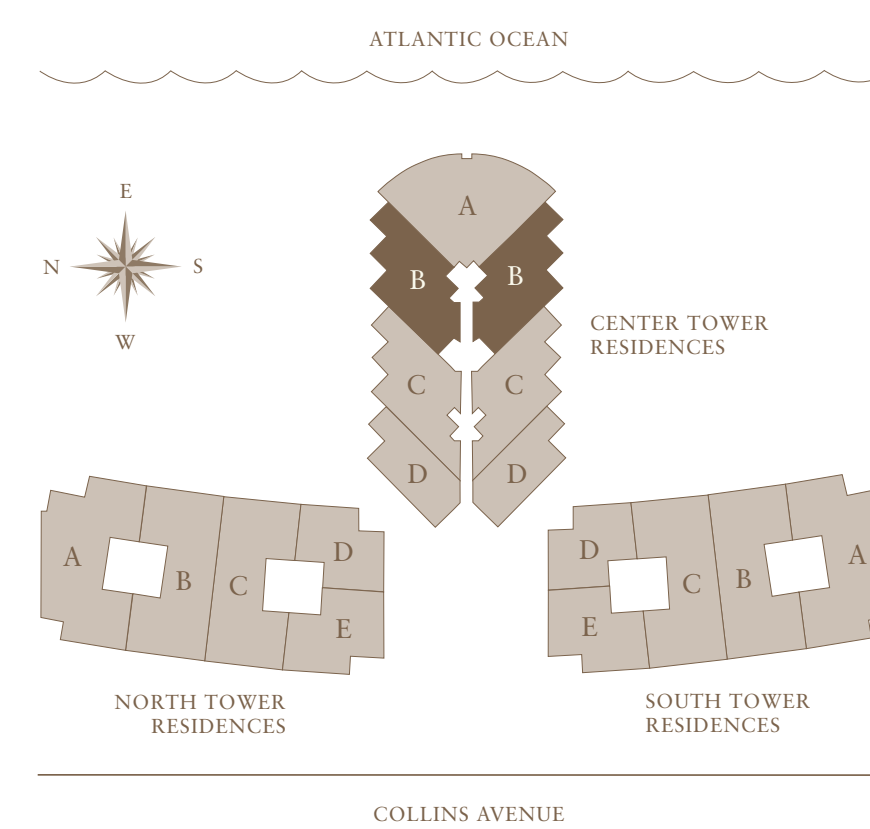

**RESIDENCE B
CENTER TOWER**

2 BEDROOM, 2 1/2 BATH
FLOORS 25 - 27

	TOTAL SQ FT	TOTAL SQ M
RESIDENCE	2,103	195.4
BALCONY	683	63.5
TOTAL	2,786	258.9
PAINT TO PAINT RESIDENCE	1,799	167.1

1/4" = 1'