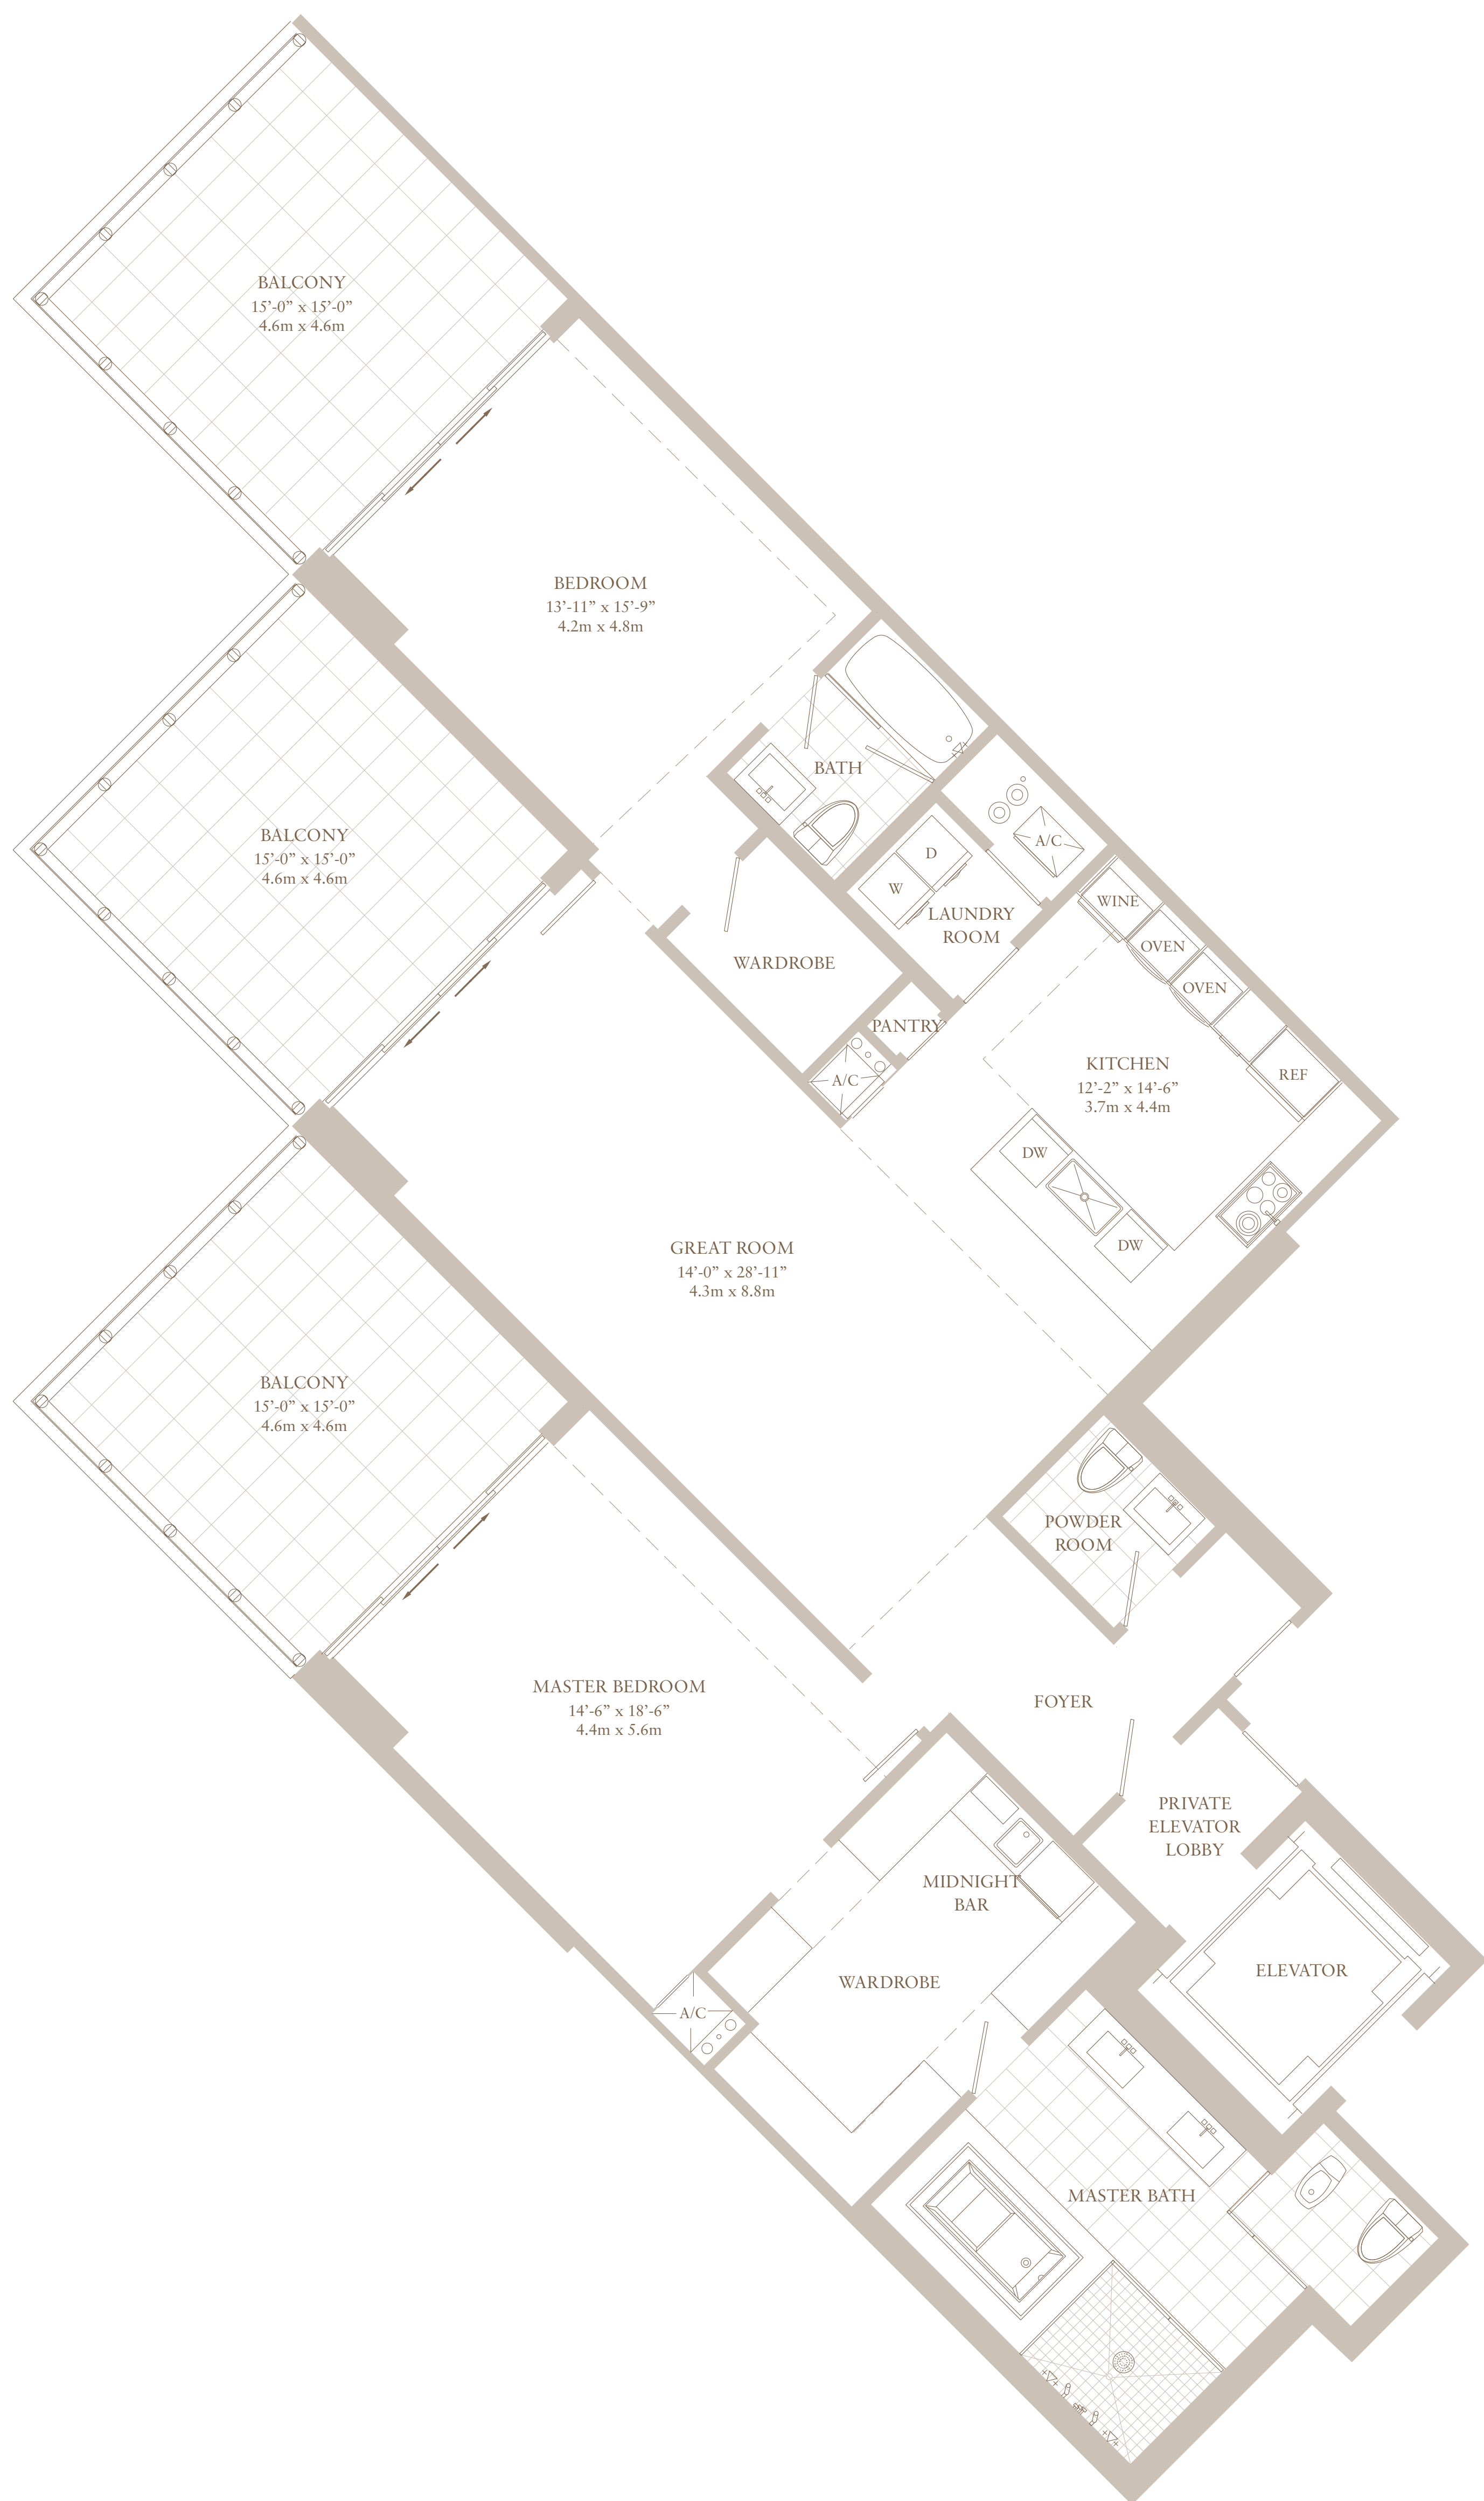

**RESIDENCE B
CENTER TOWER**

2 BEDROOM, 2 1/2 BATH
FLOORS 25 - 27

	TOTAL SQ FT	TOTAL SQ M
RESIDENCE	2,103	195.4
BALCONY	683	63.5
TOTAL	2,786	258.9
PAINT TO PAINT RESIDENCE	1,799	167.1

1/4" = 1'