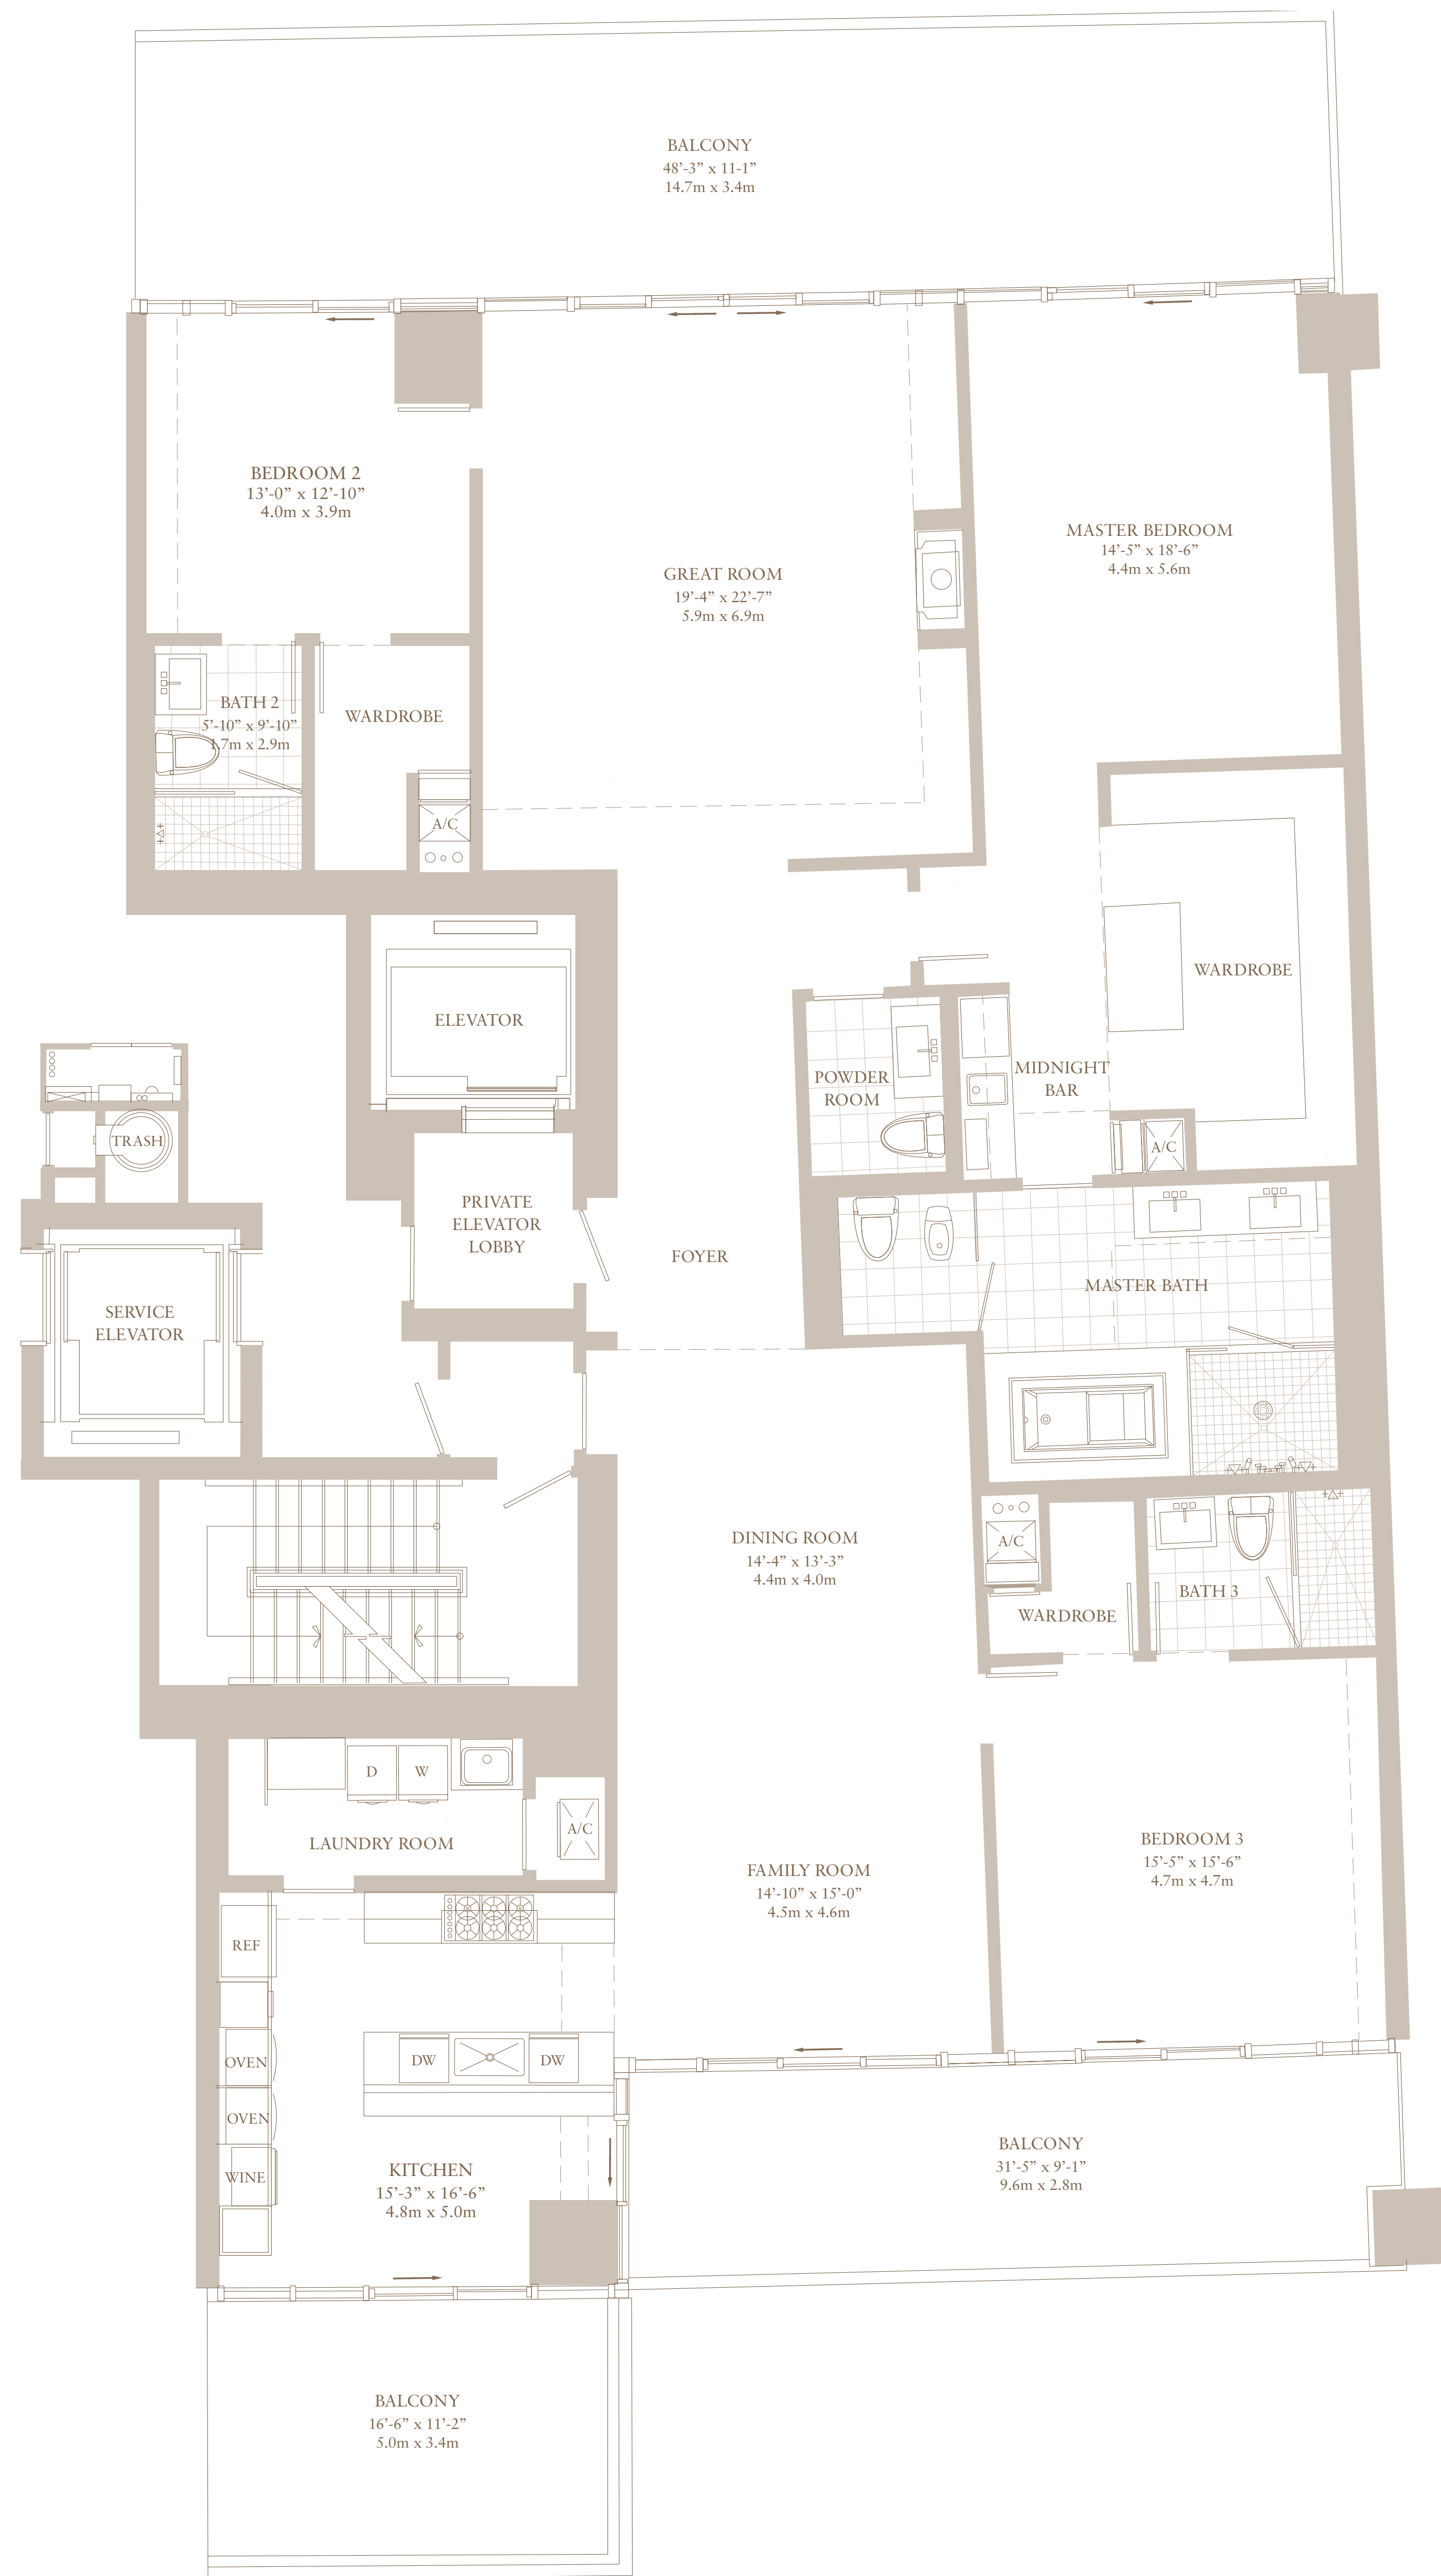

RESIDENCE C MODIFIED
NORTH & SOUTH TOWERS

3 BEDROOM, 3 1/2 BATH
FLOORS 4 - 11

	TOTAL SQ FT	TOTAL SQ M
RESIDENCE	3,133	291.1
BALCONY	1,008	93.6
TOTAL	4,141	384.7
PAINT TO PAINT		
RESIDENCE	2,840	263.8

1/4" = 1'