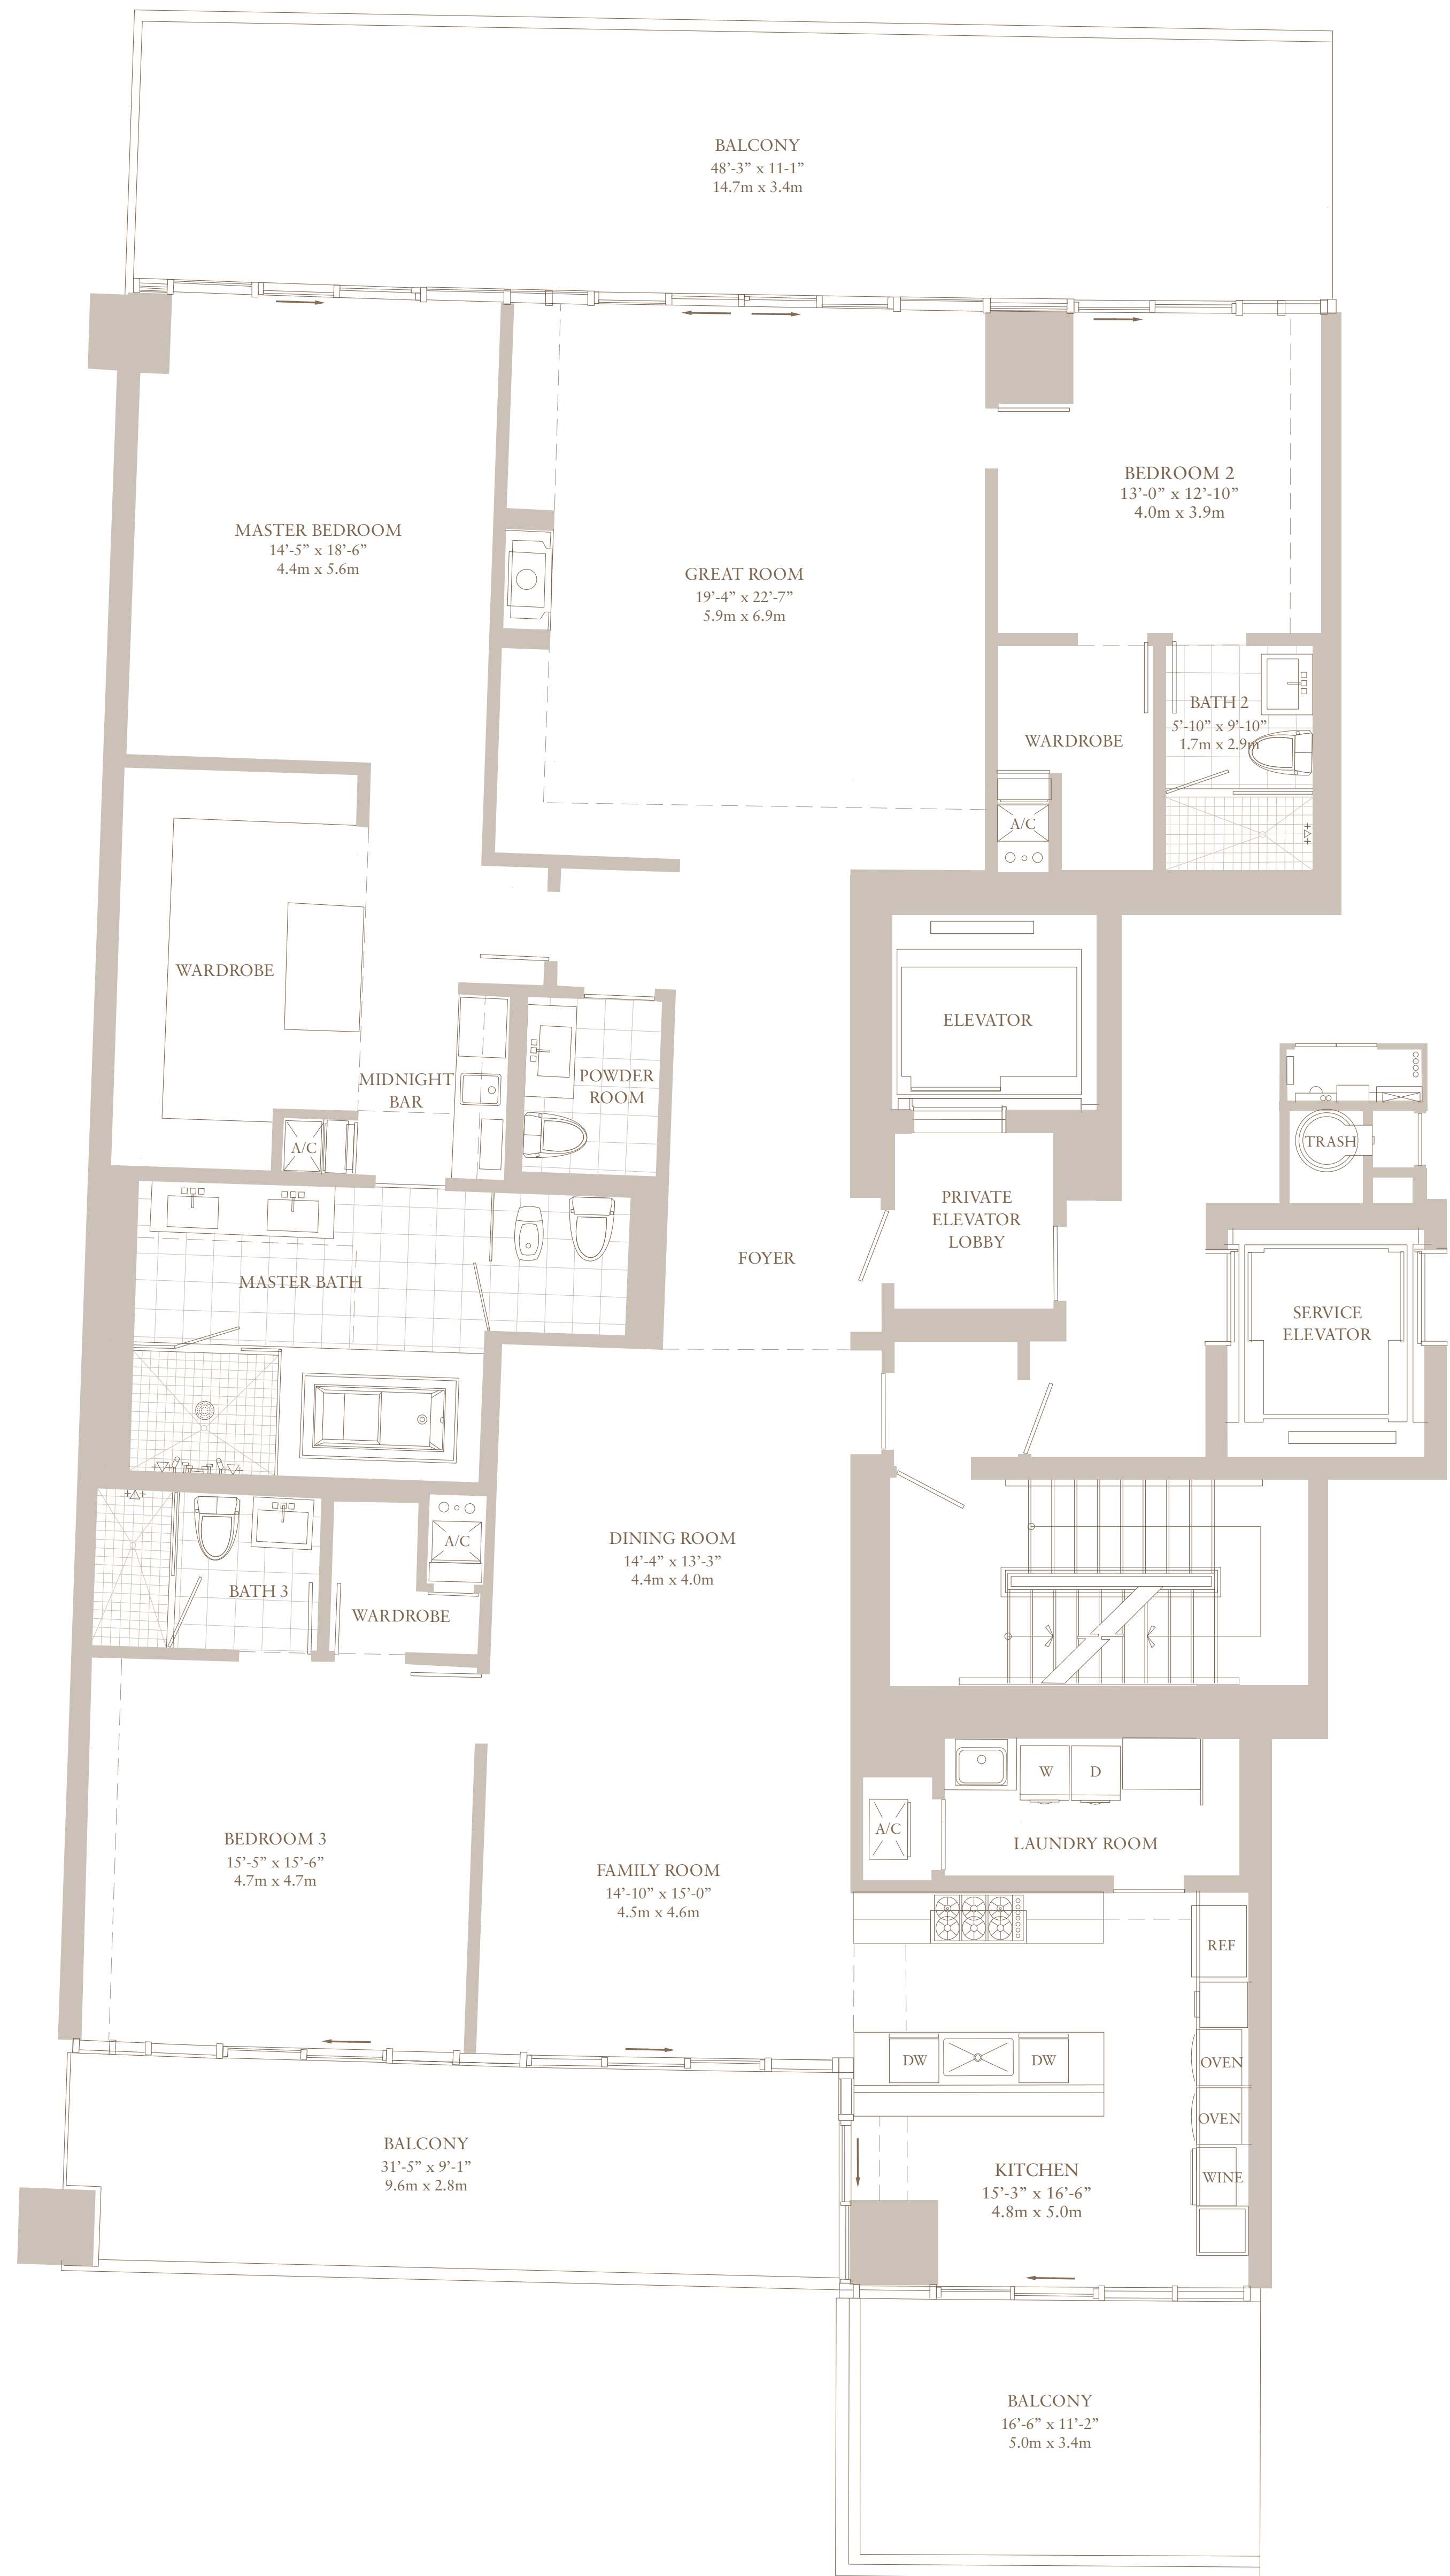

RESIDENCE C MODIFIED
NORTH & SOUTH TOWERS

3 BEDROOM, 3 1/2 BATH
FLOORS 4 - 11

	TOTAL SQ FT	TOTAL SQ M
RESIDENCE	3,133	291.1
BALCONY	1,008	93.6
TOTAL	4,141	384.7
PAINT TO PAINT		
RESIDENCE	2,840	263.8

1/4" = 1'