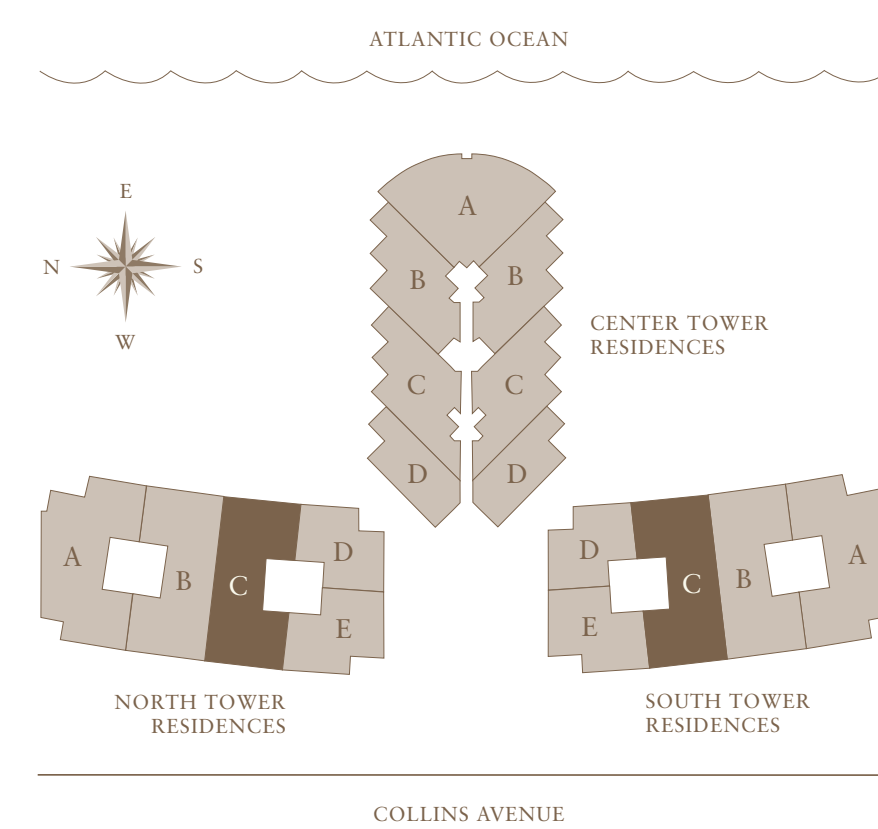

RESIDENCE C MODIFIED
NORTH & SOUTH TOWERS

3 BEDROOM, 3 1/2 BATH
FLOORS 4 - 11

	TOTAL SQ FT	TOTAL SQ M
RESIDENCE	3,133	291.1
BALCONY	1,008	93.6
TOTAL	4,141	384.7
PAINT TO PAINT		
RESIDENCE	2,840	263.8

1/4" = 1'