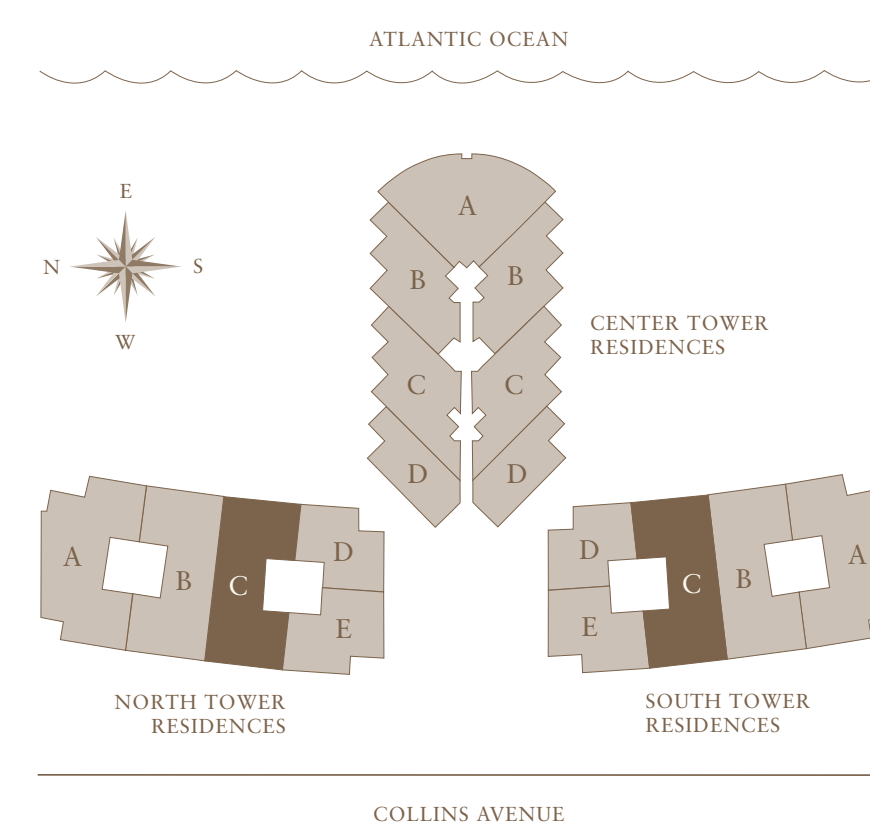

RESIDENCE C
NORTH & SOUTH TOWERS

3 BEDROOM, 3 1/2 BATH
FLOORS 12 - 27

	TOTAL SQ FT	TOTAL SQ M
RESIDENCE	3,424	318.1
BALCONY	1,071	99.5
TOTAL	4,495	417.6
PAIN TO PAINT RESIDENCE	3,128	290.6

1/4" = 1'