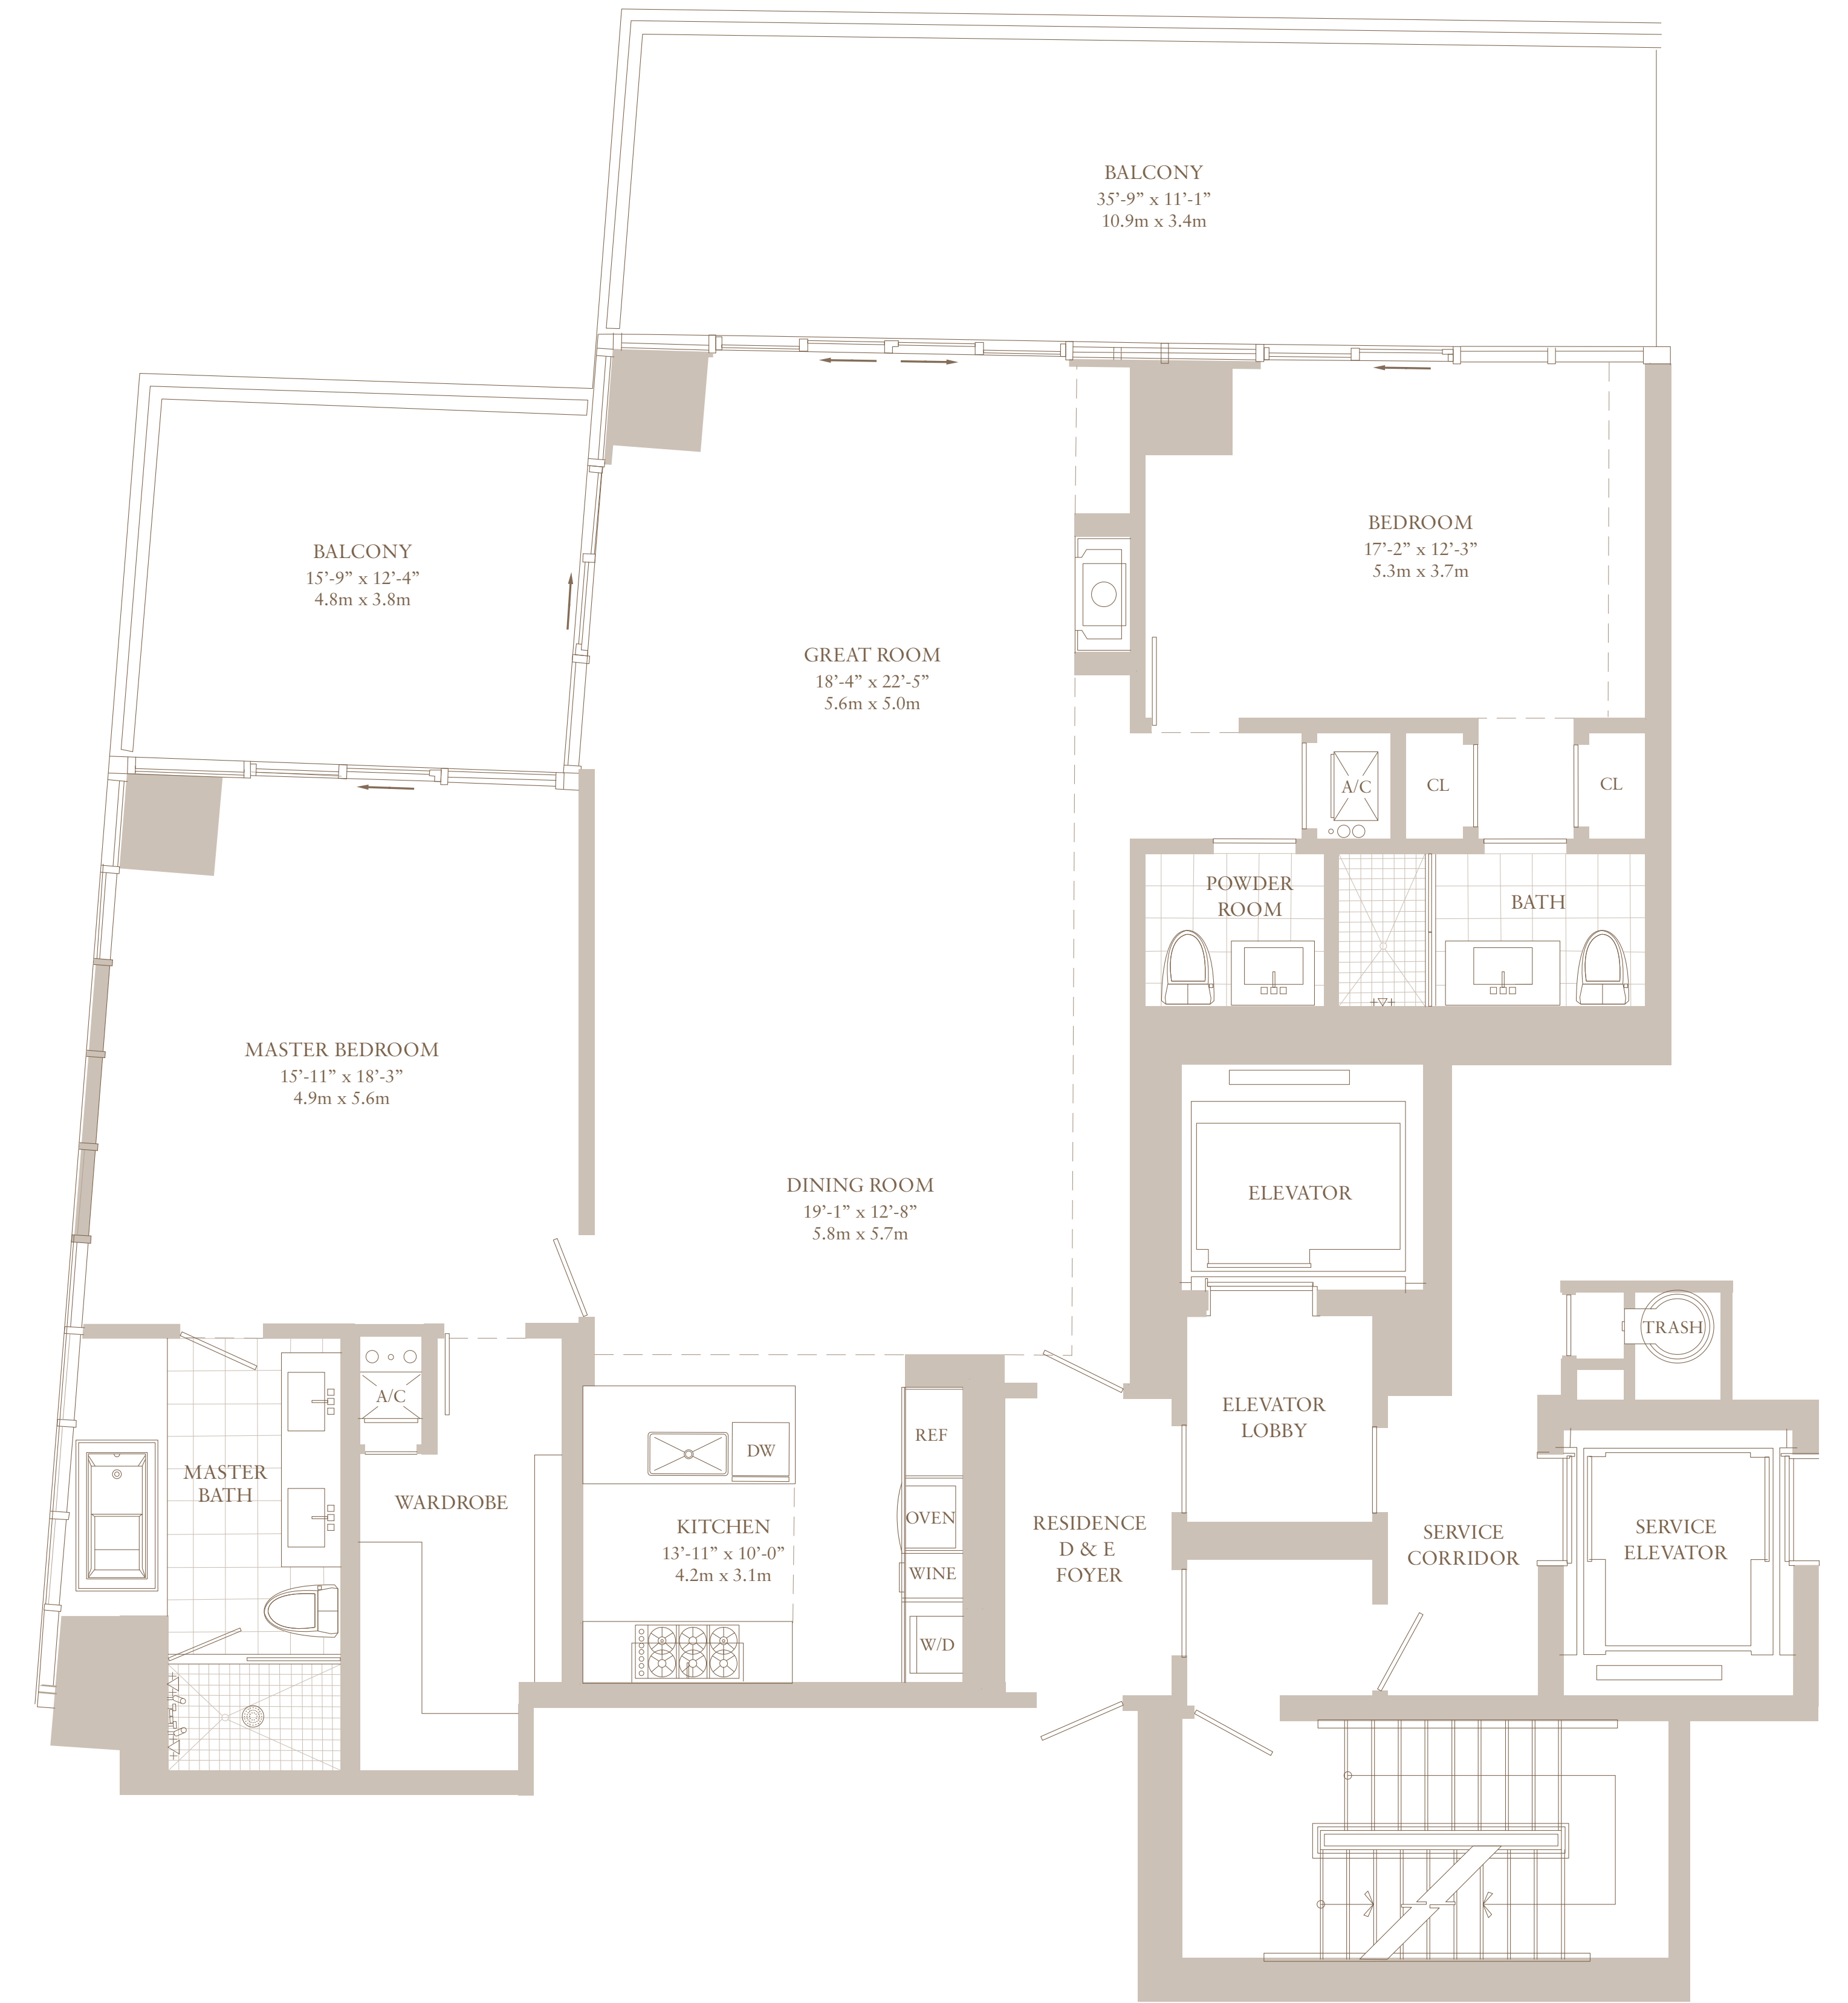

RESIDENCE D
NORTH & SOUTH TOWERS

2 BEDROOM, 2 1/2 BATH

	TOTAL SQ FT	TOTAL SQ M
RESIDENCE	1,911	177.5
BALCONY	594	55.2
TOTAL	2,505	232.7
PAINT TO PAINT		
RESIDENCE	1,685	156.5

1/4" = 1'