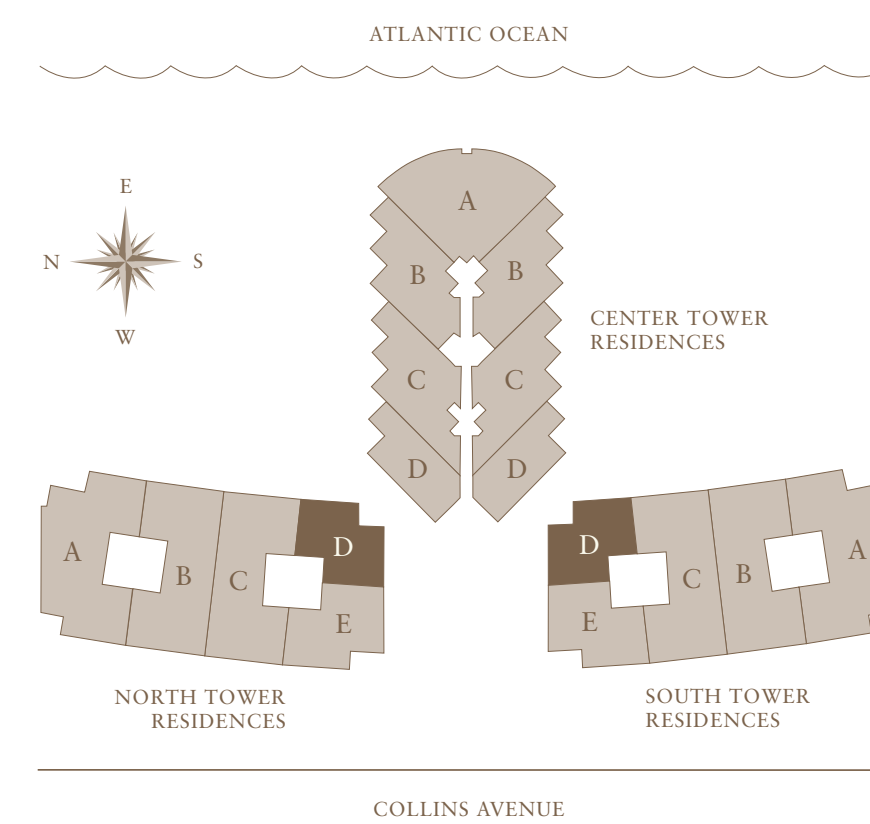

RESIDENCE D
NORTH & SOUTH TOWERS

2 BEDROOM, 2 1/2 BATH

	TOTAL SQ FT	TOTAL SQ M
RESIDENCE	1,911	177.5
BALCONY	594	55.2
TOTAL	2,505	232.7
PAINT TO PAINT		
RESIDENCE	1,685	156.5

1/4" = 1'