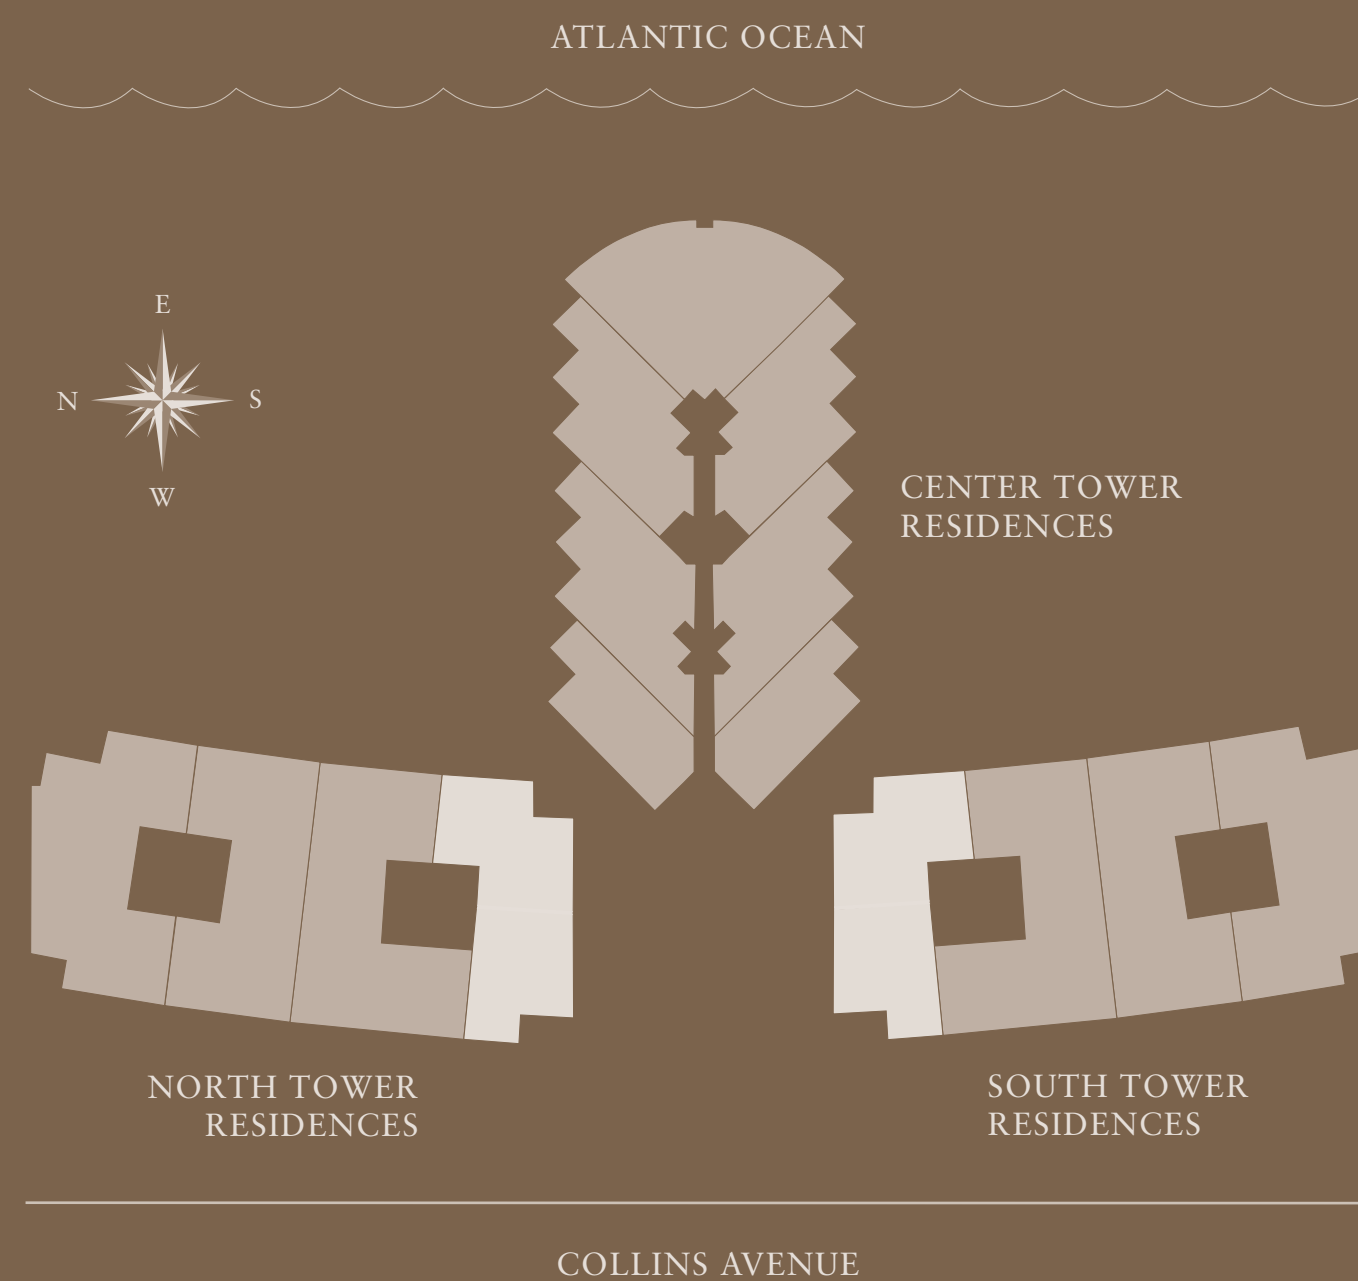

# VICTORIA

3 BEDROOM • 3½ BATH

	TOTAL SQ FT	TOTAL SQ M
RESIDENCE	3,269	303.7
BALCONY	858	79.7
TOTAL	4,127	383.4
PAINT TO PAINT RESIDENCE	2,957	274.7