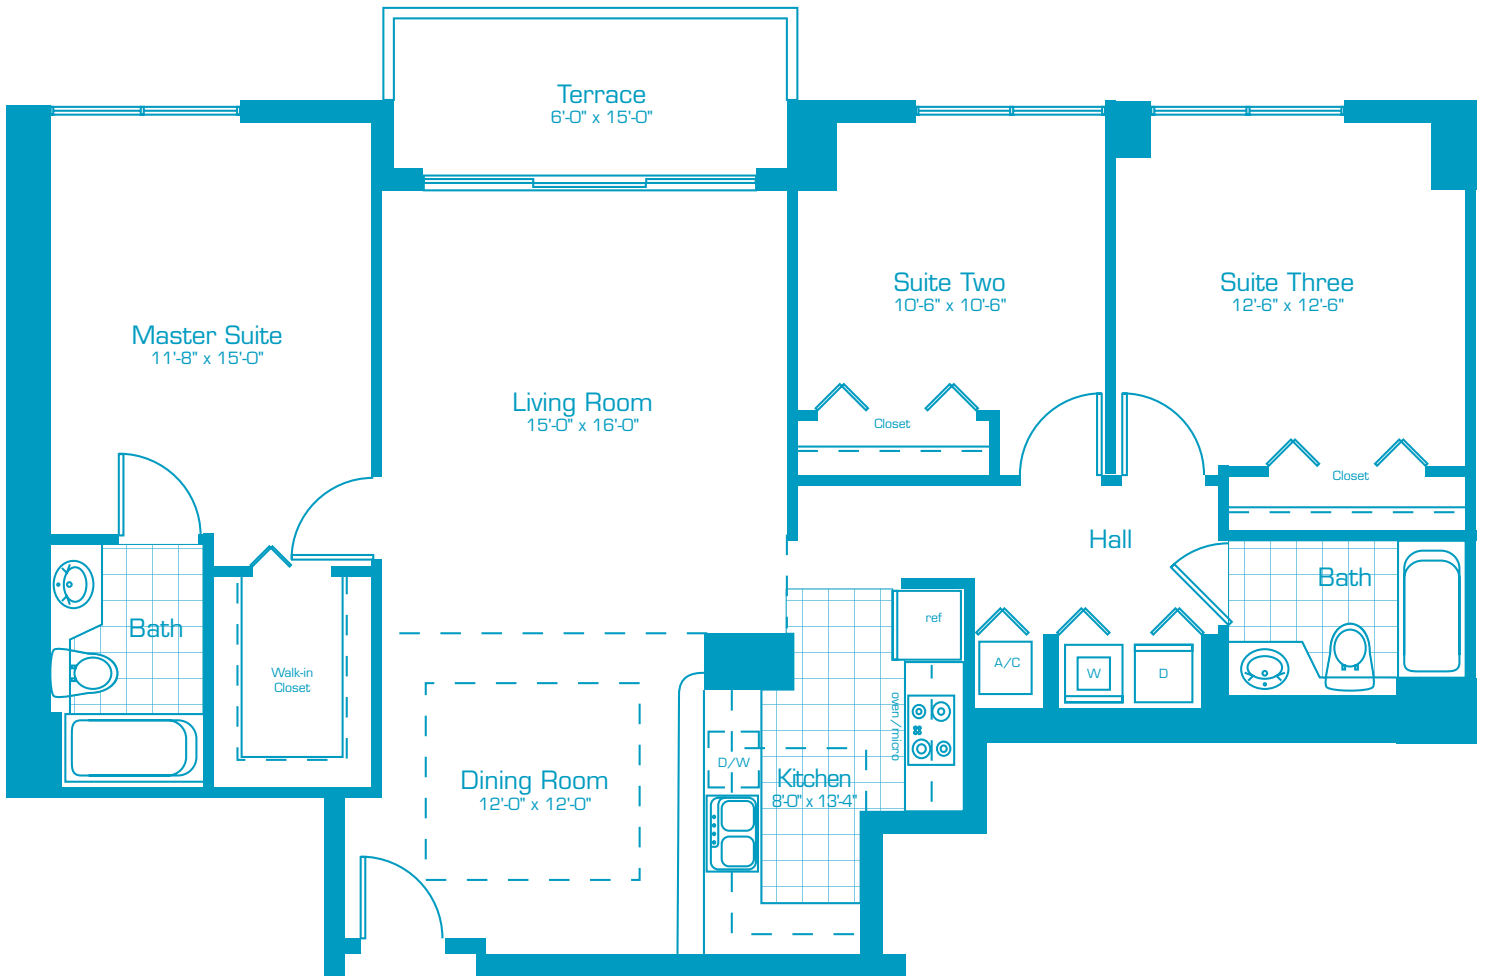

MELBOURNE

3 bedroom / 2 bath

- interior 1324 square feet
- terrace 75 square feet
- total 1399 square feet

THE FLORIDIAN

condominium
south beach

The Floridian LLC's policy of continual attention to design and construction requires that all specifications, equipment, landscape plans, dimensions and prices are subject to change without notice