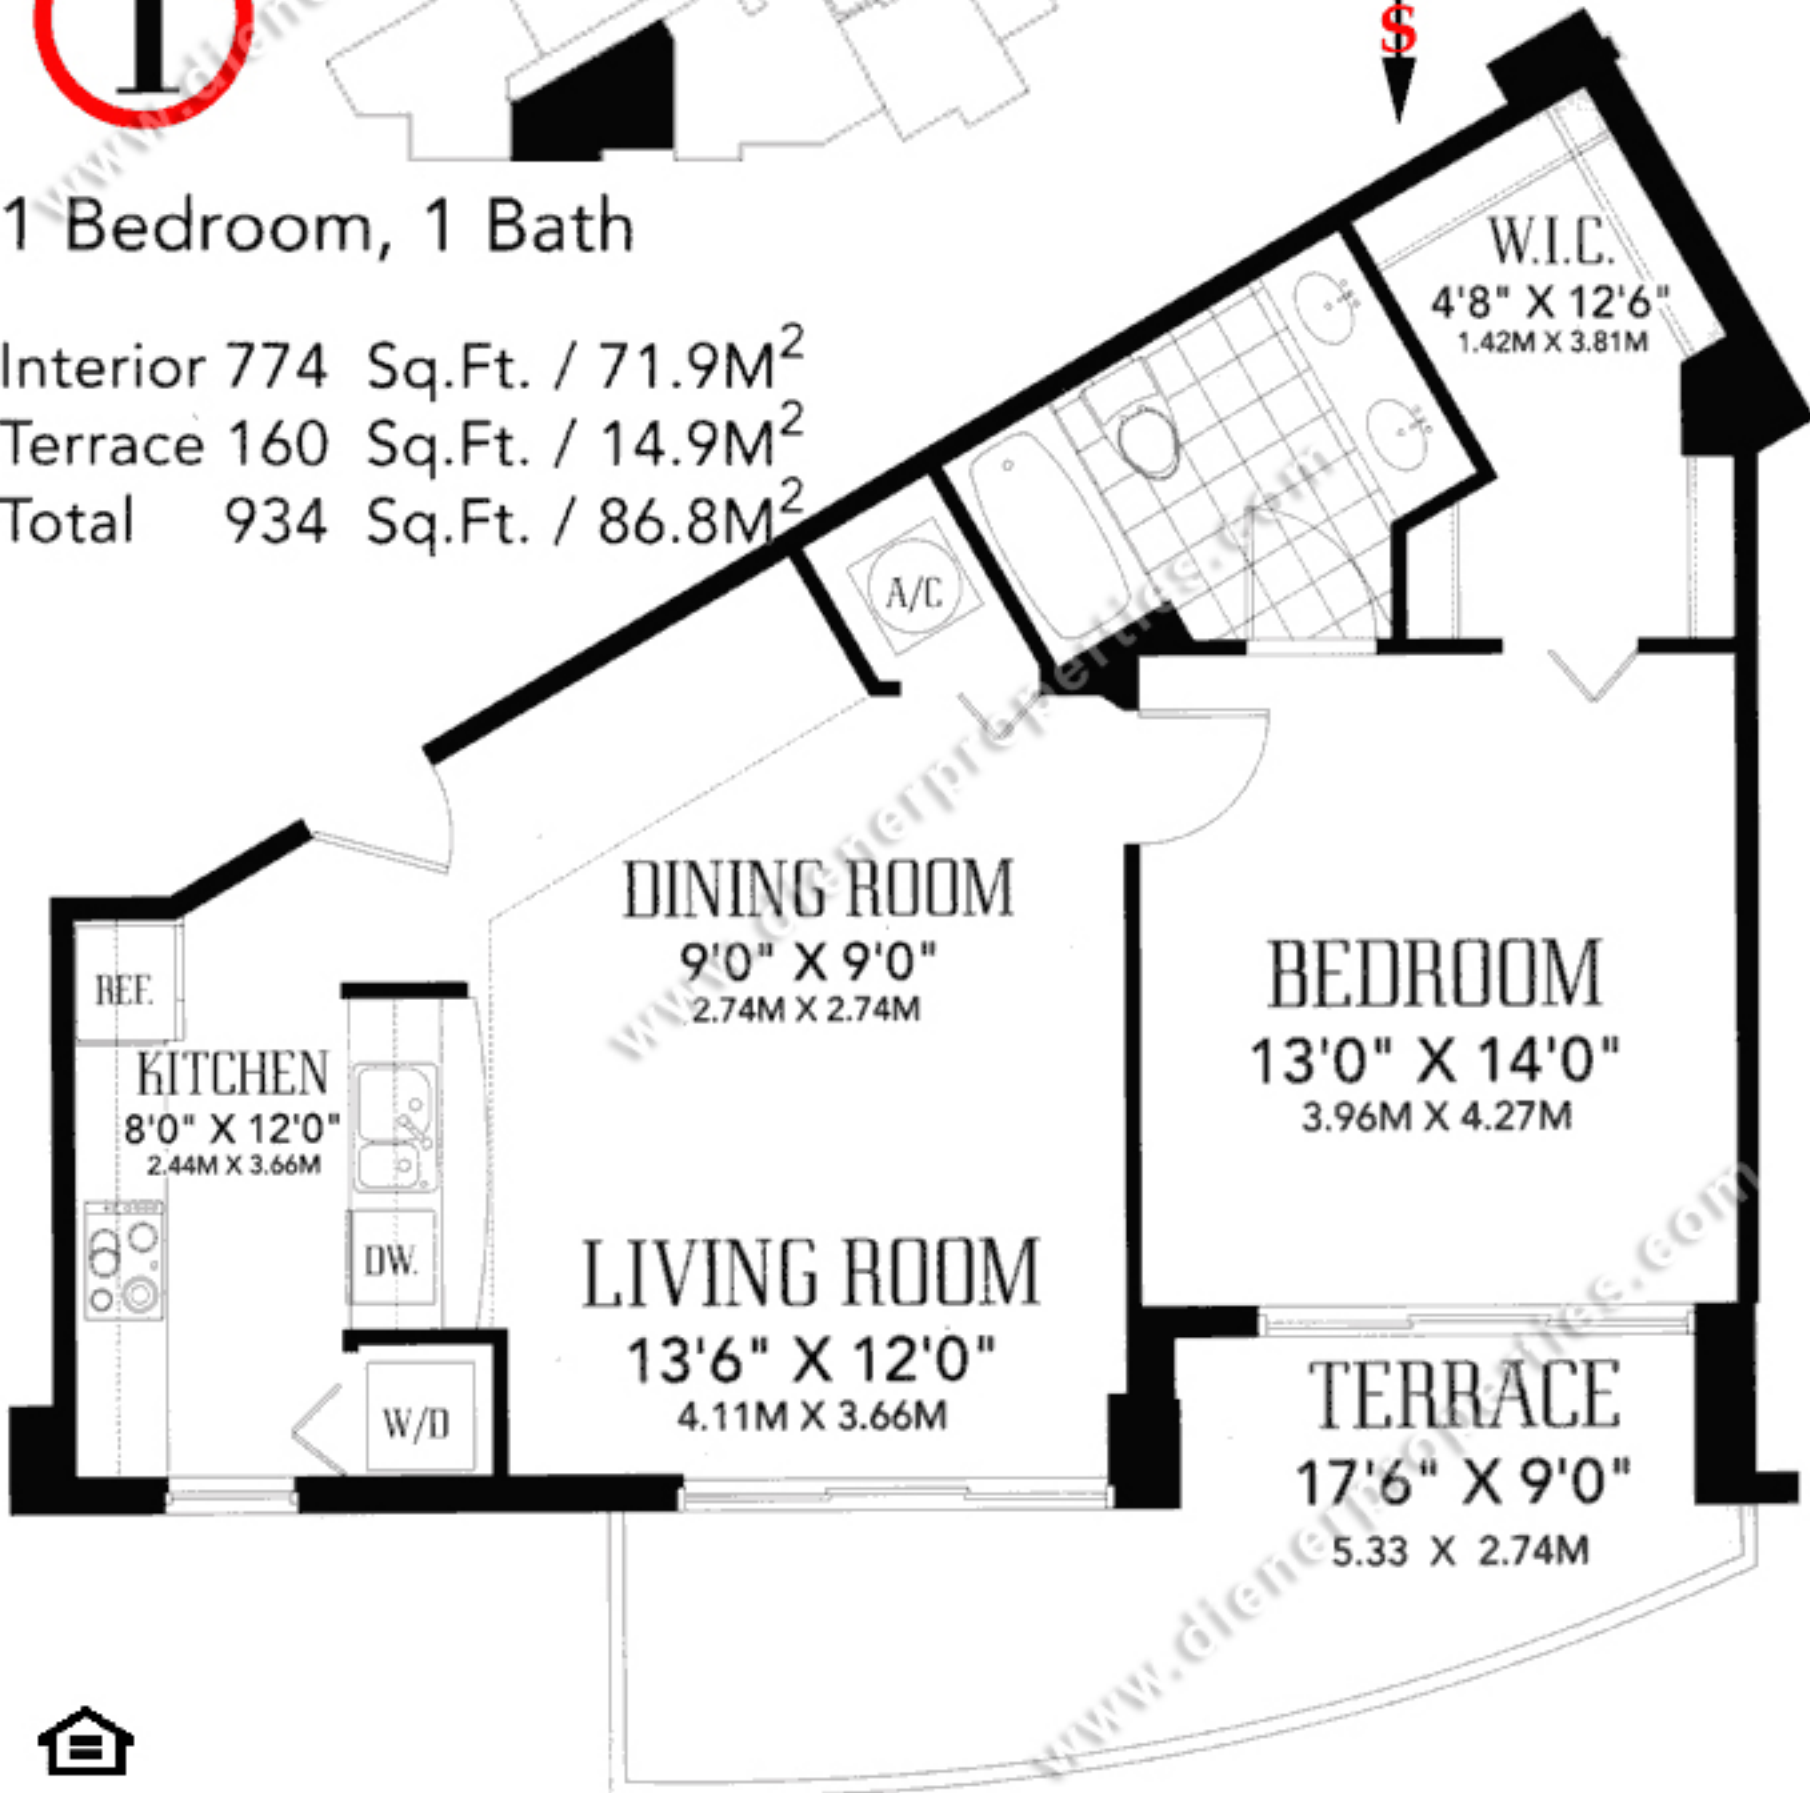

THE METROPOLITAN RESIDENCE

1

1 Bedroom, 1 Bath

Interior 774 Sq.Ft. / 71.9M²
Terrace 160 Sq.Ft. / 14.9M²
Total 934 Sq.Ft. / 86.8M²

Note: All dimensions are approximate. Plans, materials and specifications are subject to architectural, structural and other revisions at the sole discretion of the developer, builder or architect, or as may be required by law. Oral representations cannot be relied upon as correctly stating representations of the developer. For Correct representations make reference to the documents required by section 718.503, Florida Statutes, to be furnished by a developer to a buyer.