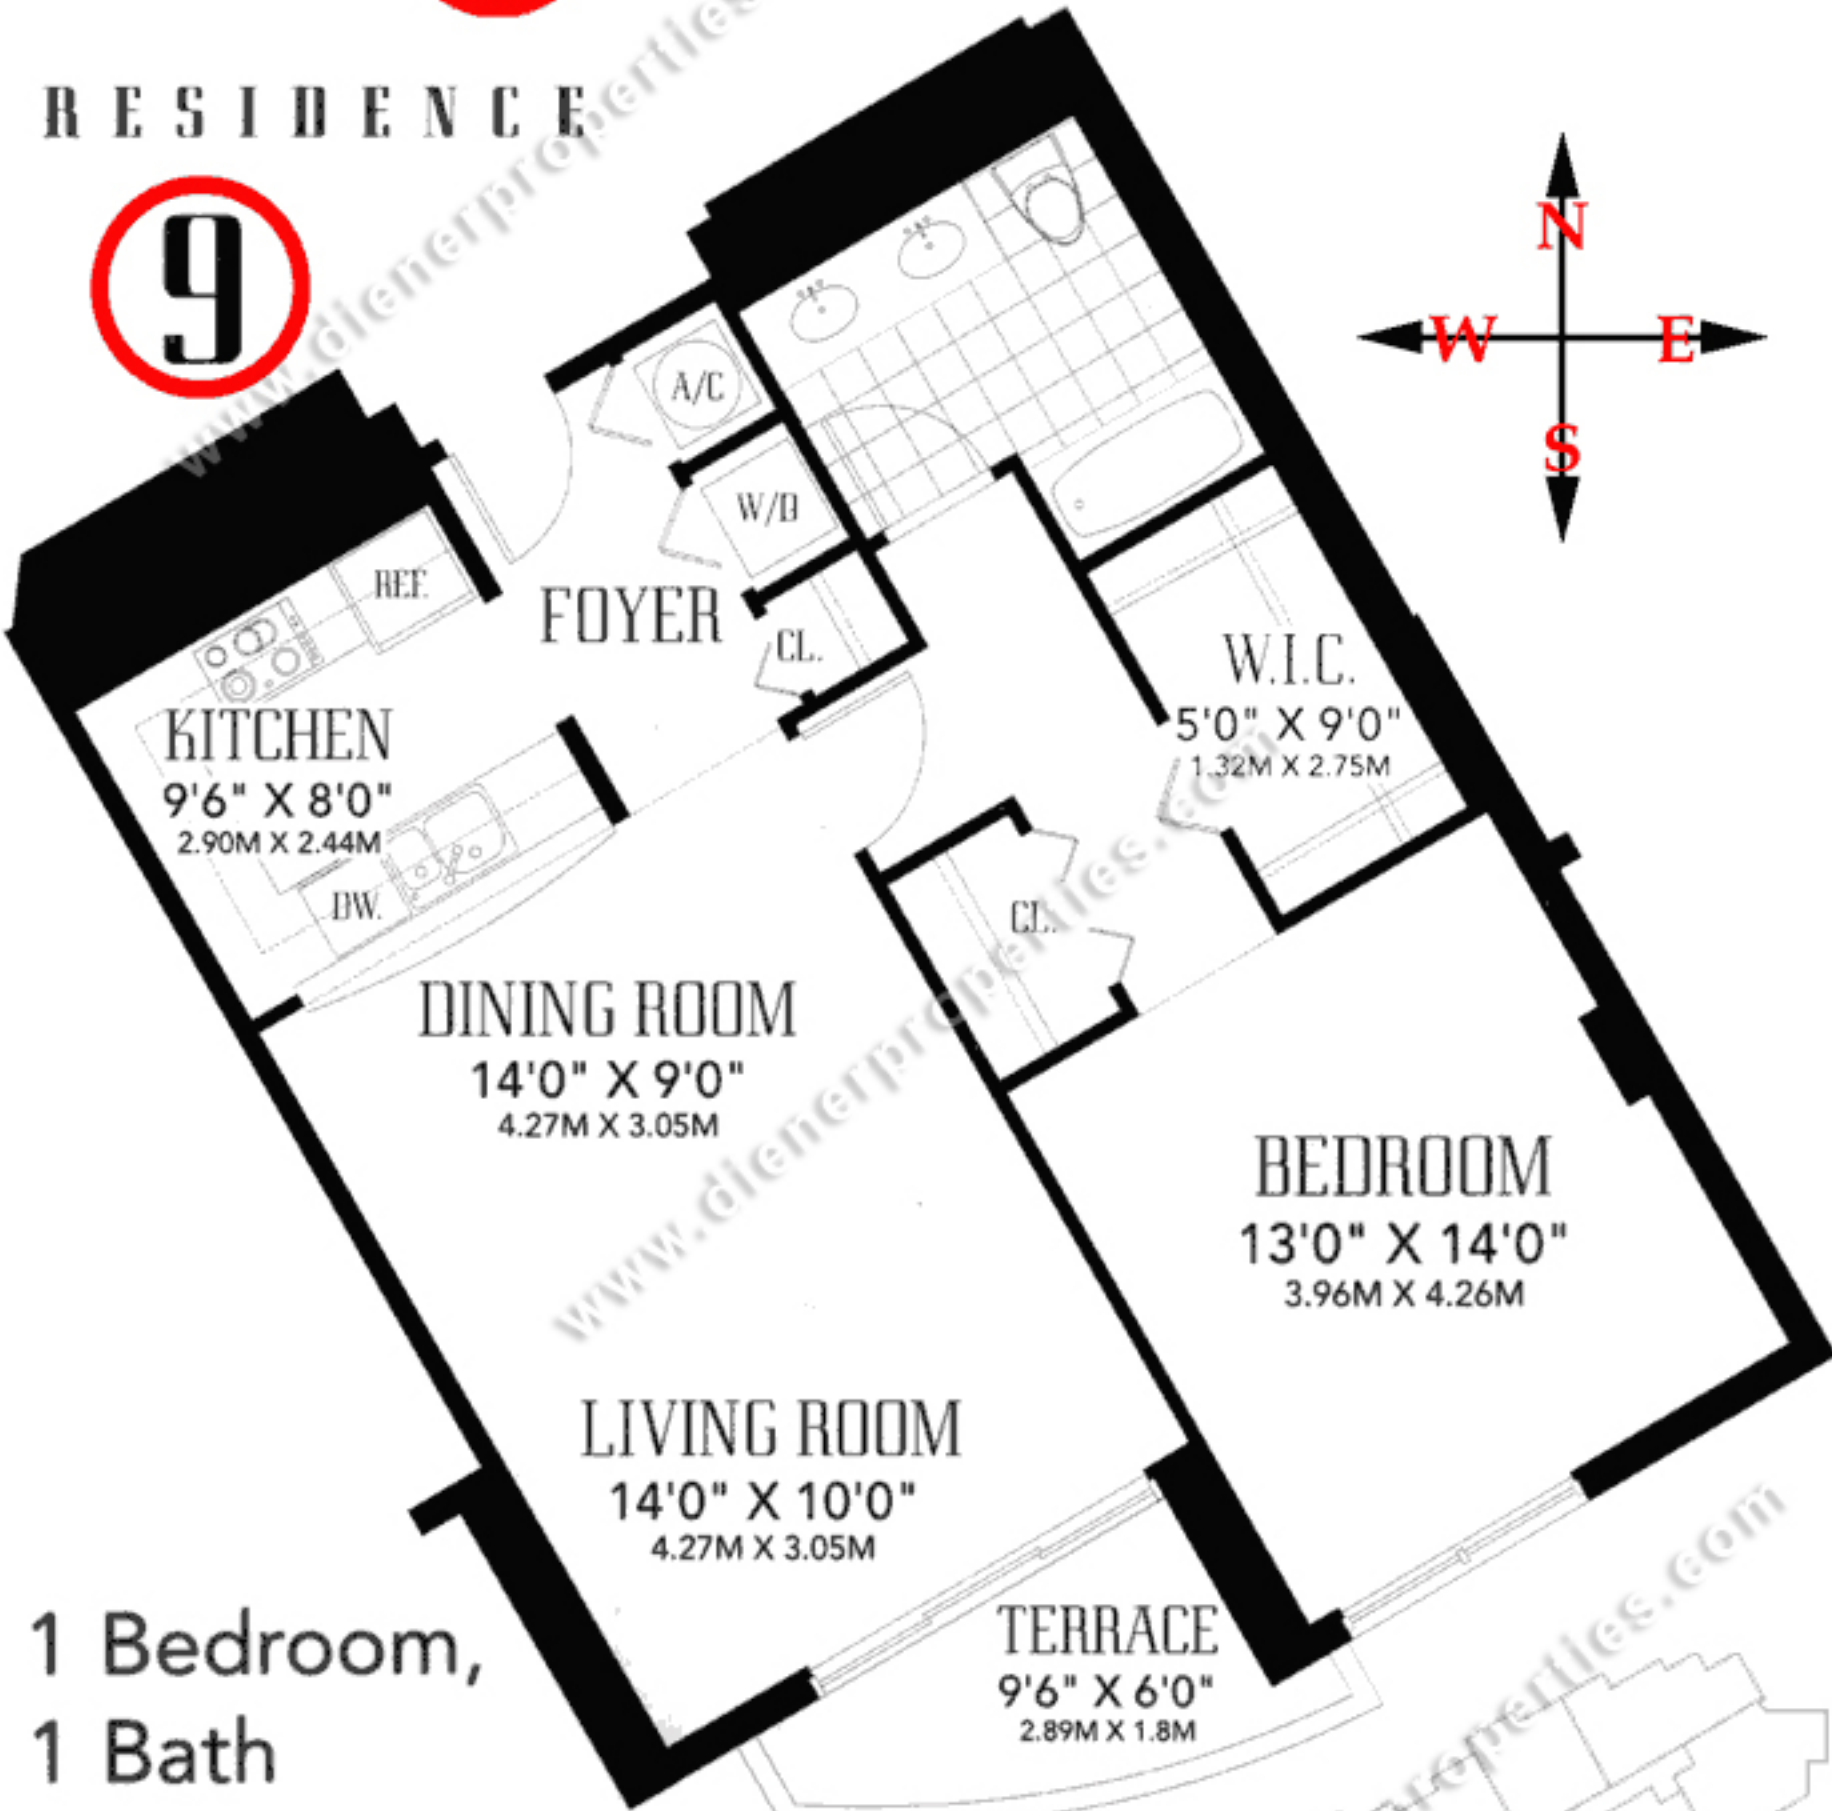

THE METROPOLITAN

RESIDENCE

9

1 Bedroom,
1 Bath

Interior	895	Sq.Ft. / 83.1M ²
Terrace	58	Sq.Ft. / 5.1M ²
Total	953	Sq.Ft. / 88.2M ²

Note: All dimensions are approximate. Plans, materials and specifications are subject to architectural, structural and other revisions at the sole discretion of the developer, builder or architect, or as may be required by law. Oral representations cannot be relied upon as correctly stating representations of the developer. For Correct representations make reference to the documents required by section 718.503, Florida Statutes, to be furnished by a developer to a buyer.