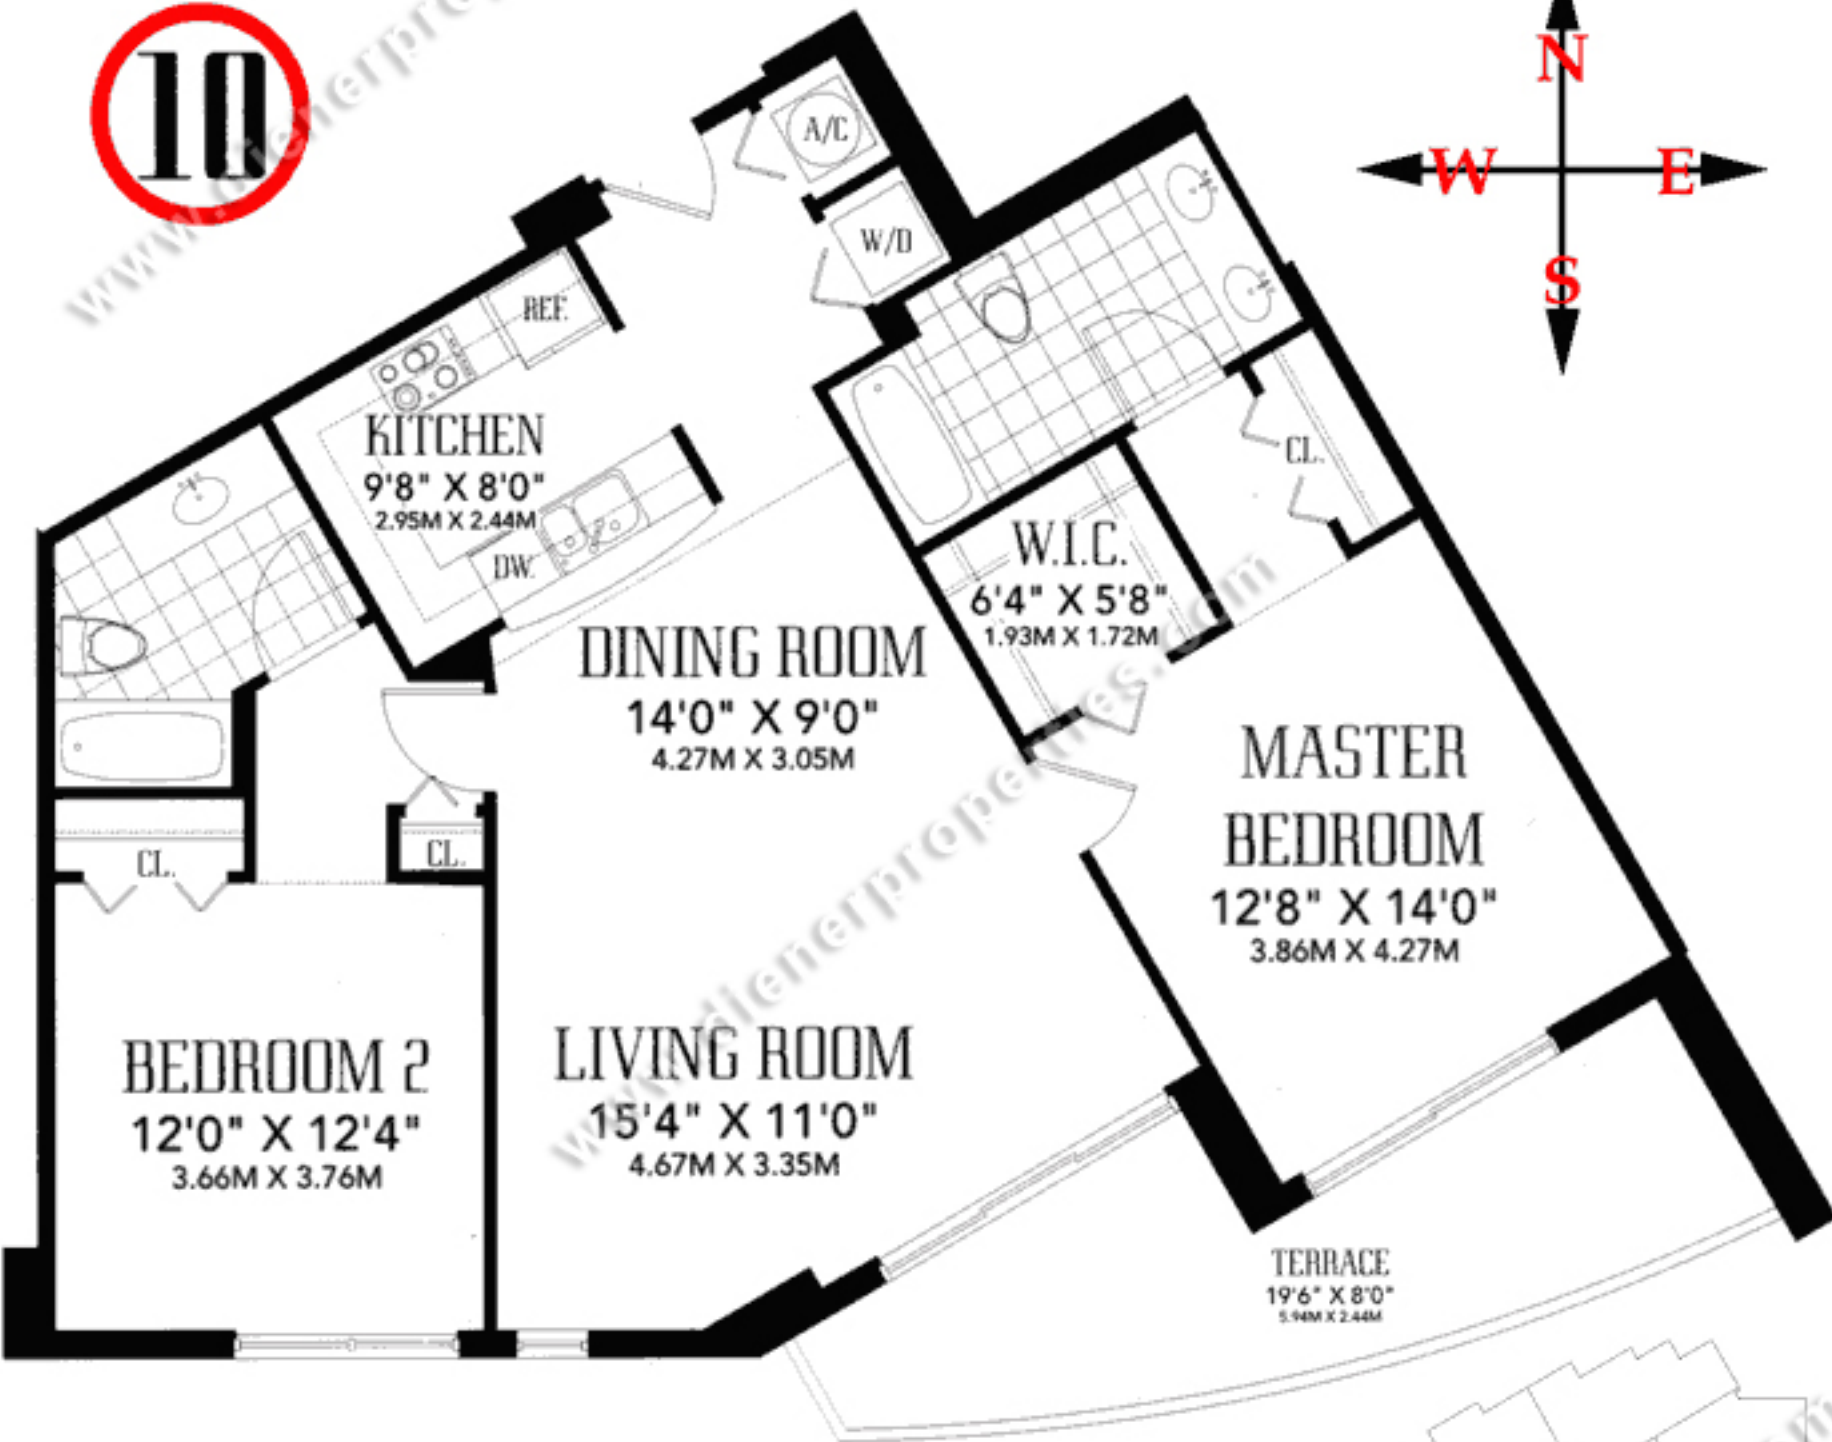

THE METROPOLITAN

RESIDENCE

10

2 Bedrooms,
2 Baths

Interior	1,170	Sq.Ft. / 108.6M ²
Terrace	158	Sq.Ft. / 14.7M ²
Total	1,328	Sq.Ft. / 123.3M ²

Note: All dimensions are approximate. Plans, materials and specifications are subject to architectural, structural and other revisions at the sole discretion of the developer, builder or architect, or as may be required by law. Oral representations cannot be relied upon as correctly stating representations of the developer. For Correct representations make reference to the documents required by section 718.503, Florida Statutes, to be furnished by a developer to a buyer.