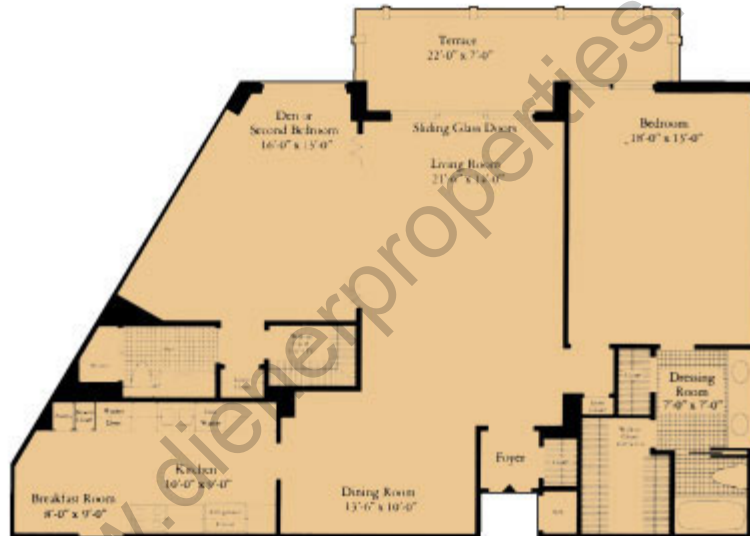

The Biscayo

2-bedroom, 2-bath convertible residence
With 1,546 square feet including a 137
foot terrace.

Phase I

Tower A - 03, 04, 05, 06
Tower B - 03, 04, 05, 06

Phase II

Tower D - 03, 04, 05, 06
Tower E - 03, 04, 05, 06