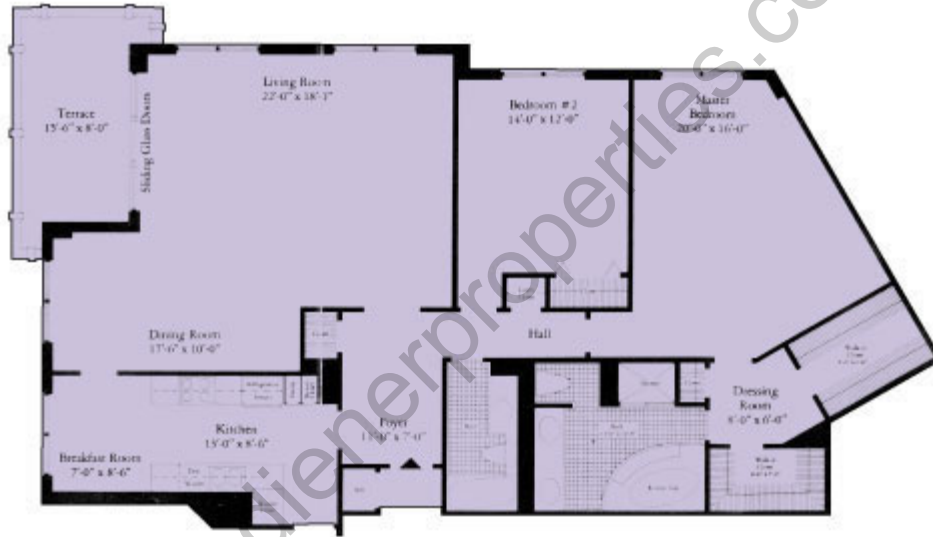

The Estoril

2-bedroom, 2-bath corner residence
 With 1,914 square feet including a
 132 foot terrace.

Phase I

- Tower A - 01, 02, 07, 08
- Tower B - 01, 02, 07, 08
- Tower C - 01, 02, 06, 07

Phase II

- Tower D - 01, 02, 07, 08
- Tower E - 01, 02, 07, 08
- Tower F - 01, 06, 07