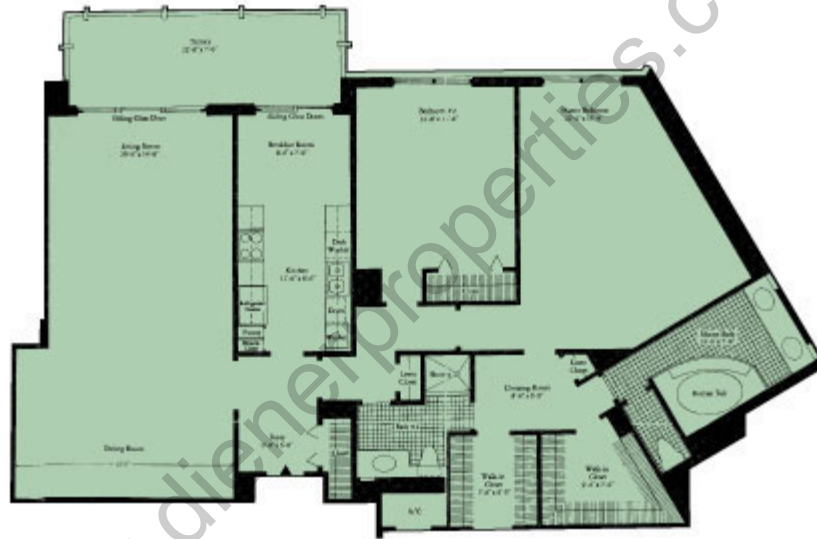

# The Flamingo

2-bedroom, 2-bath residence  
With 1,750 square feet including a 153  
foot terrace.

www.diaperproperties.com

Phase II  
Tower F - 03